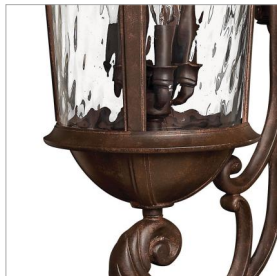

WINDSOR

1929RK

DOUBLE XL WALL MOUNT LANTERN

Windsor combines elegant details and decorative cast detailing into its cast aluminum construction. The River Rock finish and clear water glass add to its majestic style.

DETAILS	
FINISH:	River Rock
MATERIAL:	Aluminum
GLASS:	Clear Water Glass
DIMMABLE:	YES, WITH DIMMABLE LAMP (NOT INCLUDED)

DIMENSIONS	
WIDTH:	14"
HEIGHT:	42"
WEIGHT:	31lb
BACK PLATE:	6.25"W X 17"H
EXTENSION:	17"
TOP TO OUTLET:	19.5"

LIGHT SOURCE	
LIGHT SOURCE:	Socketed
WATTAGE:	6-5w Cand. LED, 40w Equiv.
VOLTAGE:	120v

SHIPPING	
CARTON LENGTH:	21.5
CARTON WIDTH:	17.7
CARTON HEIGHT:	58.1
CARTON WEIGHT:	45.1

PRODUCT DETAILS:

- Suitable for use in wet (outdoor direct rain) locations as defined by NEC and CEC. Meets United States UL Underwriters Laboratories & CSA Canadian Standards Association Product Safety Standards
- Our Estate Collections boast a breadth of fixtures defined by coordinating composition, enduring architecture, and time-honored craftsmanship, designed to meet the needs of expansive properties with extended outdoor living spaces. From the entrance of your driveway to the depths of your backyard, these collections provide cohesive design for stately exteriors.
- 2-year finish warranty
- Classic lines and heritage details complement traditional architecture