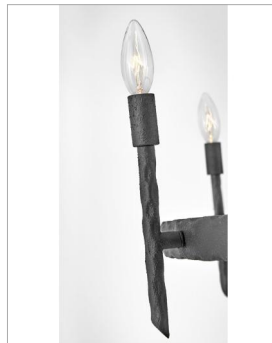

TRESS

3678FE

LARGE SINGLE TIER CHANDELIER

Tress approaches style from different angles. Using a natural look to add an organic feel to any décor, these fixtures incorporate hammered metal rods with a unique, eye-catching texture. The simplicity in design paired with clean lines bring refined sense of contentment to any space.

DETAILS	
FINISH:	Forged Iron
MATERIAL:	Steel
SLOPE DEGREE:	90
DIMMABLE:	YES, WITH DIMMABLE LAMP (NOT INCLUDED)

DIMENSIONS	
WIDTH:	36.3"
HEIGHT:	26"
WEIGHT:	9.7lb

LIGHT SOURCE	
LIGHT SOURCE:	Socketed
WATTAGE:	6-5w Cand. LED, 60w Equiv.
VOLTAGE:	120v

MOUNTING	
CANOPY:	6.5" Dia.
LEAD WIRE:	1 X 120"
MAX HEIGHT:	58.8

SHIPPING	
CARTON LENGTH:	40.5
CARTON WIDTH:	40.5
CARTON HEIGHT:	6
CARTON WEIGHT:	23.1

PRODUCT DETAILS:

- This item may be hung on a sloped ceiling
- This fixture includes multiple down stems in various lengths to customize the installation height of the fixture, including one 6" stem and two 12" stems
- Suitable for use in dry (indoor) locations as defined by NEC and CEC. Meets United States UL Underwriters Laboratories & CSA Canadian Standards Association Product Safety Standards.
- Merging the best of traditional and modern elements with a sophisticated and streamlined look