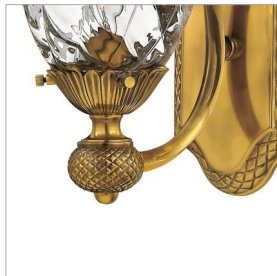

PLANTATION

4140BB

SINGLE LIGHT SCONCE

A Hinkley classic, the ornate Plantation collection features exceptional pineapple shaped, clear optic glass that makes a noble statement with matching candle sleeves and elaborate, decorative cast detailing.

DETAILS	
FINISH:	Burnished Brass
MATERIAL:	Brass
GLASS:	Clear Optic
DIMMABLE:	YES, WITH DIMMABLE LAMP (NOT INCLUDED)

DIMENSIONS	
WIDTH:	6"
HEIGHT:	14.5"
WEIGHT:	7lb
BACK PLATE:	4.75"W X 12"H
EXTENSION:	8.5"
TOP TO OUTLET:	8.5"

LIGHT SOURCE	
LIGHT SOURCE:	Socketed
WATTAGE:	1-5w Cand. LED, 60w Equiv.
VOLTAGE:	120v

SHIPPING	
CARTON LENGTH:	14.5
CARTON WIDTH:	10
CARTON HEIGHT:	20.5
CARTON WEIGHT:	11

PRODUCT DETAILS:

- Suitable for use in dry (indoor) locations as defined by NEC and CEC. Meets United States UL Underwriters Laboratories & CSA Canadian Standards Association Product Safety Standards.
- Classic, elegant lines and timeless details enhance a traditional space