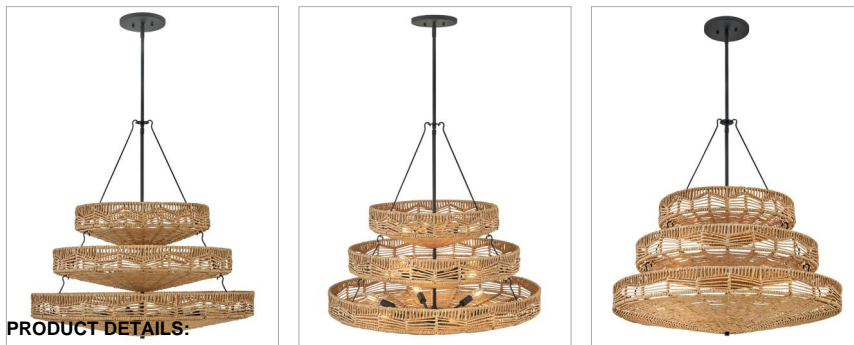

# OPHELIA

**42308BK-NRF**

**MEDIUM MULTI TIER CHANDELIER**

This dazzling design offers striking illumination through a beautiful handwoven pattern. Ophelia radiates with organic elegance as a natural shade adorns a tiered basket frame finished in Black.

DETAILS	
FINISH:	Black
MATERIAL:	Steel
SLOPE DEGREE:	90
DIMMABLE:	YES, WITH DIMMABLE LAMP (NOT INCLUDED)

DIMENSIONS	
WIDTH:	30"
HEIGHT:	32.3"
WEIGHT:	23lb

LIGHT SOURCE	
LIGHT SOURCE:	Socketed
WATTAGE:	13-5w Cand. LED, 25w Equiv.
VOLTAGE:	120v

MOUNTING	
CANOPY:	6.5" Dia.
LEAD WIRE:	1 X 120"
MAX HEIGHT:	62.3

SHIPPING	
CARTON LENGTH:	32.5
CARTON WIDTH:	32.5
CARTON HEIGHT:	18
CARTON WEIGHT:	35.2

**PRODUCT DETAILS:**

- This item may be hung on a sloped ceiling
- This fixture includes multiple down stems in various lengths to customize the installation height of the fixture, including one 6" stem and two 12" stems
- Suitable for use in dry (indoor) locations as defined by NEC and CEC. Meets United States UL Underwriters Laboratories & CSA Canadian Standards Association Product Safety Standards.
- The Lisa McDennon Collection offers a striking mix of edgy, sculptural silhouettes that incorporate modern, organic elements and luxe materials, brought to life by her innovative and original point of view.
- Merging the best of traditional and modern elements with a sophisticated and streamlined look