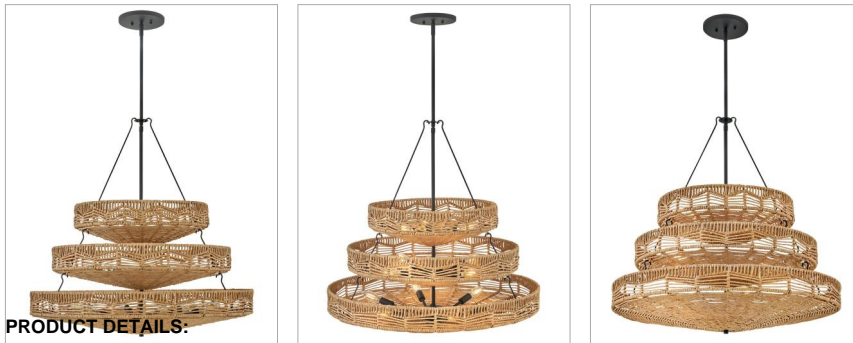

lisa mcDennon
COLLECTION

OPHELIA

42308BK-NRF

MEDIUM MULTI TIER CHANDELIER

This dazzling design offers striking illumination through a beautiful handwoven pattern. Ophelia radiates with organic elegance as a natural shade adorns a tiered basket frame finished in Black.

DETAILS	
FINISH:	Black
MATERIAL:	Steel
SLOPE DEGREE:	90
DIMMABLE:	YES, WITH DIMMABLE LAMP (NOT INCLUDED)

DIMENSIONS	
WIDTH:	30"
HEIGHT:	32.3"
WEIGHT:	23lb

LIGHT SOURCE	
LIGHT SOURCE:	Socketed
WATTAGE:	13-5w Cand. LED, 25w Equiv.
VOLTAGE:	120v

MOUNTING	
CANOPY:	6.5" Dia.
LEAD WIRE:	1 X 120"
MAX HEIGHT:	62.3

SHIPPING	
CARTON LENGTH:	32.5
CARTON WIDTH:	32.5
CARTON HEIGHT:	18
CARTON WEIGHT:	35.2

PRODUCT DETAILS:

- This item may be hung on a sloped ceiling
- This fixture includes multiple down stems in various lengths to customize the installation height of the fixture, including one 6" stem and two 12" stems
- Suitable for use in dry (indoor) locations as defined by NEC and CEC. Meets United States UL Underwriters Laboratories & CSA Canadian Standards Association Product Safety Standards.
- The Lisa McDennon Collection offers a striking mix of edgy, sculptural silhouettes that incorporate modern, organic elements and luxe materials, brought to life by her innovative and original point of view.
- Merging the best of traditional and modern elements with a sophisticated and streamlined look