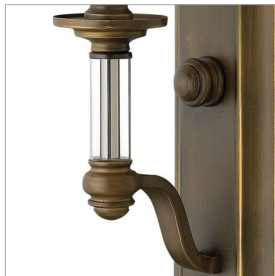

SUSSEX

4790EZ

SINGLE LIGHT SCONCE

Sussex offers traditional charm with an edge of modern luxury. The English Bronze finish, ivory fabric hardback shade, clear glass columns and candles adds to its sophistication.

DETAILS	
FINISH:	English Bronze
MATERIAL:	Metal
SHADE:	Ivory Fabric Hardback
DIMMABLE:	YES, WITH DIMMABLE LAMP (NOT INCLUDED)

DIMENSIONS	
WIDTH:	4.8"
HEIGHT:	18"
WEIGHT:	2lb
BACK PLATE:	4.75"W X 14"H
EXTENSION:	7"
TOP TO OUTLET:	11"

LIGHT SOURCE	
LIGHT SOURCE:	Socketed
WATTAGE:	1-5w Cand. LED, 60w Equiv.
VOLTAGE:	120v

SHIPPING	
CARTON LENGTH:	8.5
CARTON WIDTH:	7
CARTON HEIGHT:	18
CARTON WEIGHT:	3

PRODUCT DETAILS:

- Suitable for use in dry (indoor) locations as defined by NEC and CEC. Meets United States UL Underwriters Laboratories & CSA Canadian Standards Association Product Safety Standards.
- Classic, elegant lines and timeless details enhance a traditional space

HINKLEY

HINKLEY
33000 Pin Oak Parkway
Avon Lake, OH 44012

PHONE: (440) 653-5500
Toll Free: 1 (800) 446-5539

hinkley.com