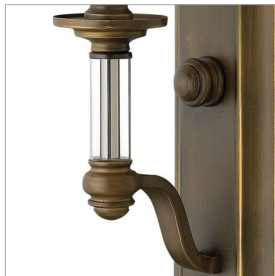

# SUSSEX

**4790EZ**

SINGLE LIGHT SCONCE

Sussex offers traditional charm with an edge of modern luxury. The English Bronze finish, ivory fabric hardback shade, clear glass columns and candles adds to its sophistication.

DETAILS	
FINISH:	English Bronze
MATERIAL:	Metal
SHADE:	Ivory Fabric Hardback
DIMMABLE:	YES, WITH DIMMABLE LAMP (NOT INCLUDED)

DIMENSIONS	
WIDTH:	4.8"
HEIGHT:	18"
WEIGHT:	2lb
BACK PLATE:	4.75"W X 14"H
EXTENSION:	7"
TOP TO OUTLET:	11"

LIGHT SOURCE	
LIGHT SOURCE:	Socketed
WATTAGE:	1-5w Cand. LED, 60w Equiv.
VOLTAGE:	120v

SHIPPING	
CARTON LENGTH:	8.5
CARTON WIDTH:	7
CARTON HEIGHT:	18
CARTON WEIGHT:	3