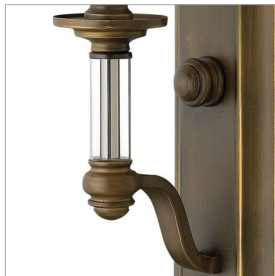

SUSSEX

4790EZ

SINGLE LIGHT SCONCE

Sussex offers traditional charm with an edge of modern luxury. The English Bronze finish, ivory fabric hardback shade, clear glass columns and candles adds to its sophistication.

DETAILS	
FINISH:	English Bronze
MATERIAL:	Metal
SHADE:	Ivory Fabric Hardback
DIMMABLE:	YES, WITH DIMMABLE LAMP (NOT INCLUDED)

DIMENSIONS	
WIDTH:	4.8"
HEIGHT:	18"
WEIGHT:	2lb
BACK PLATE:	4.75"W X 14"H
EXTENSION:	7"
TOP TO OUTLET:	11"

LIGHT SOURCE	
LIGHT SOURCE:	Socketed
WATTAGE:	1-5w Cand. LED, 60w Equiv.
VOLTAGE:	120v

SHIPPING	
CARTON LENGTH:	8.5
CARTON WIDTH:	7
CARTON HEIGHT:	18
CARTON WEIGHT:	3

PRODUCT DETAILS:

- Suitable for use in dry (indoor) locations as defined by NEC and CEC. Meets United States UL Underwriters Laboratories & CSA Canadian Standards Association Product Safety Standards.
- Classic, elegant lines and timeless details enhance a traditional space