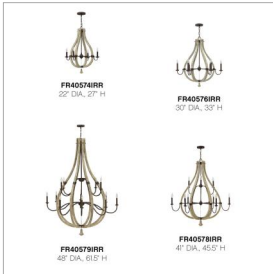

MIDDLEFIELD

FR40574IRR

SMALL OPEN FRAME SINGLE TIER

Middlefield's rustic-chic design captures a historical feel with its solid distressed wood reminiscent of weathered ash, steel construction and iron rust finish. A pear-shaped wood finial adds an additional elegant detail.

DETAILS	
FINISH:	Iron Rust
MATERIAL:	Wood
SLOPE DEGREE:	90
DIMMABLE:	YES, WITH DIMMABLE LAMP (NOT INCLUDED)

DIMENSIONS	
WIDTH:	22"
HEIGHT:	27"
WEIGHT:	9lb

LIGHT SOURCE	
LIGHT SOURCE:	Socketed
WATTAGE:	4-5w Cand. LED, 60w Equiv.
VOLTAGE:	120v

MOUNTING	
CANOPY:	6.5" Dia.
LEAD WIRE:	1 X 144"

SHIPPING	
CARTON LENGTH:	19
CARTON WIDTH:	19
CARTON HEIGHT:	27
CARTON WEIGHT:	16

PRODUCT DETAILS:

- This item may be hung on a sloped ceiling
- Suitable for use in dry (indoor) locations as defined by NEC and CEC. Meets United States UL Underwriters Laboratories & CSA Canadian Standards Association Product Safety Standards.
- Artisanal details, a rich finish and organic elements add warm rustic style