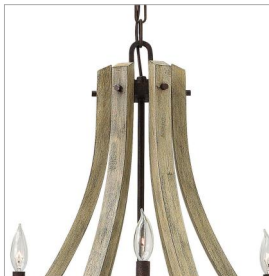

MIDDLEFIELD

FR40578IRR

LARGE OPEN FRAME TWO TIER

Middlefield's rustic-chic design captures a historical feel with its solid distressed wood reminiscent of weathered ash, steel construction and iron rust finish. A pear-shaped wood finial adds an additional elegant detail.

DETAILS	
FINISH:	Iron Rust
MATERIAL:	Wood
SLOPE DEGREE:	90
DIMMABLE:	YES, WITH DIMMABLE LAMP (NOT INCLUDED)

DIMENSIONS	
WIDTH:	41"
HEIGHT:	45.5"
WEIGHT:	20.5lb

LIGHT SOURCE	
LIGHT SOURCE:	Socketed
WATTAGE:	9-5w Cand. LED, 60w Equiv.
VOLTAGE:	120v

MOUNTING	
CANOPY:	6.5" Dia.
LEAD WIRE:	1 X 144"

SHIPPING	
CARTON LENGTH:	44
CARTON WIDTH:	39.8
CARTON HEIGHT:	44
CARTON WEIGHT:	50

PRODUCT DETAILS:

- This item may be hung on a sloped ceiling
- Suitable for use in dry (indoor) locations as defined by NEC and CEC. Meets United States UL Underwriters Laboratories & CSA Canadian Standards Association Product Safety Standards.
- Artisanal details, a rich finish and organic elements add warm rustic style

HINKLEY

HINKLEY
33000 Pin Oak Parkway
Avon Lake, OH 44012

PHONE: (440) 653-5500
Toll Free: 1 (800) 446-5539

hinkley.com