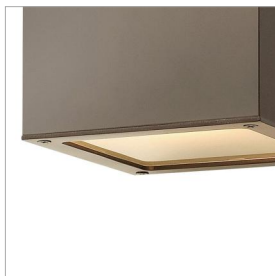

KUBE

1768BZ

SMALL DOWN LIGHT WALL MOUNT LANTERN

A collection of sleek designs, Kube's contemporary style featuring solid aluminum construction provides a chic, minimalist statement to complement a variety of exteriors.

DETAILS	
FINISH:	Bronze
MATERIAL:	Aluminum
GLASS:	Etched Lens
DIMMABLE:	YES, 0-10V TYPE DIMMER ONLY

DIMENSIONS	
WIDTH:	6"
HEIGHT:	6"
WEIGHT:	3.5lb
BACK PLATE:	4.5" Sq.
EXTENSION:	6.8"
TOP TO OUTLET:	3"

LIGHT SOURCE	
LIGHT SOURCE:	Integrated LED
LED NAME:	LC1-60
VOLTAGE:	120v/277v
COLOR TEMP:	3000
LUMENS:	600
CRI:	96
INCANDESCENT EQUIVALENCY:	1 x 60w
DIMMABLE:	YES, 0-10V TYPE DIMMER ONLY

SHIPPING	
CARTON LENGTH:	8.5
CARTON WIDTH:	8.5
CARTON HEIGHT:	9.5
CARTON WEIGHT:	4

PRODUCT DETAILS:

- Suitable for use in wet (outdoor direct rain) locations as defined by NEC and CEC. Meets United States UL Underwriters Laboratories & CSA Canadian Standards Association Product Safety Standards
- Fixture is Dark Sky compliant and engineered to minimize light glare upward into the night sky
- Equipped with 120/277V universal driver.
- 2-year finish warranty
- LED components carry a 5-year limited warranty
- Bold lines and a clean, minimalist style complement contemporary architecture

HINKLEY

HINKLEY
33000 Pin Oak Parkway
Avon Lake, OH 44012

PHONE: (440) 653-5500
Toll Free: 1 (800) 446-5539

hinkley.com