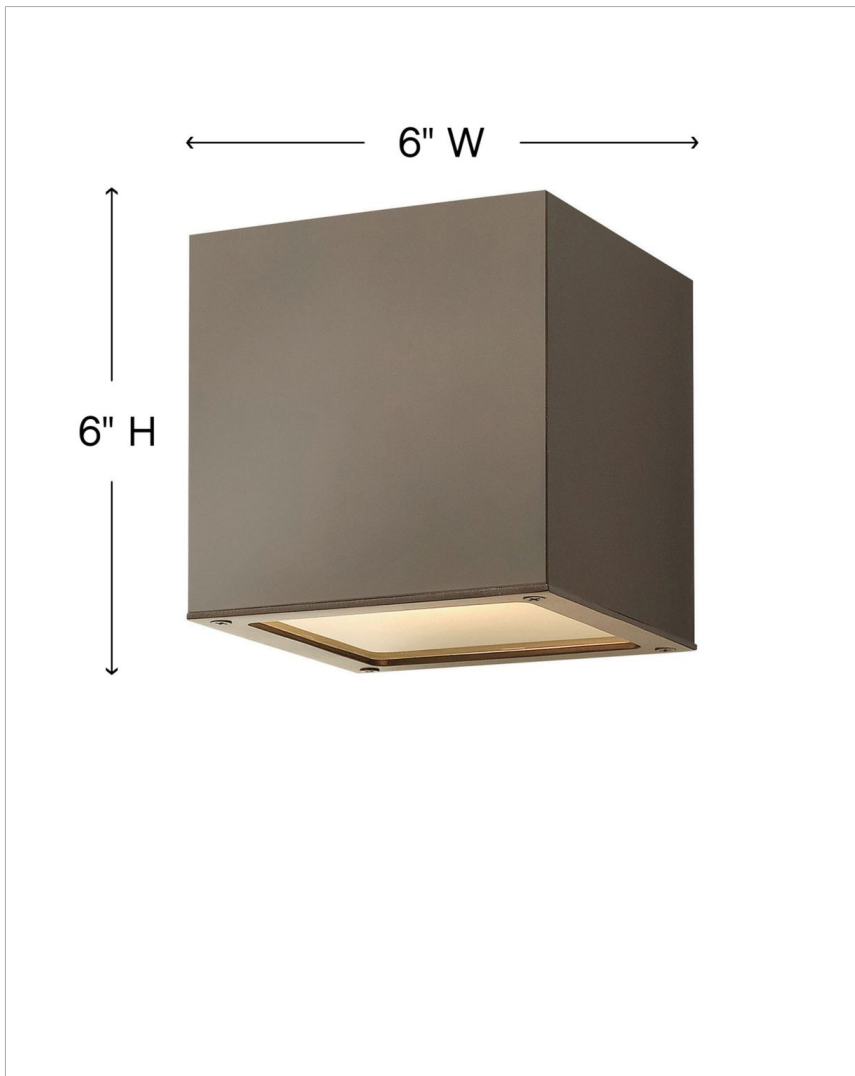

### SMALL DOWN LIGHT WALL MOUNT LANTERN

A collection of sleek designs, Kube's contemporary style featuring solid aluminum construction provides a chic, minimalist statement to complement a variety of exteriors.

DETAILS	
FINISH:	Bronze
MATERIAL:	Aluminum
GLASS:	Etched Lens
DIMMABLE:	YES, 0-10V TYPE DIMMER ONLY

DIMENSIONS	
WIDTH:	6"
HEIGHT:	6"
WEIGHT:	3.5lb
BACK PLATE:	4.5" Sq.
EXTENSION:	6.8"
TOP TO OUTLET:	3"

LIGHT SOURCE	
LIGHT SOURCE:	Integrated LED
LED NAME:	LC1-60
VOLTAGE:	120v/277v
COLOR TEMP:	3000
LUMENS:	600
CRI:	96
INCANDESCENT EQUIVALENCY:	1 x 60w
DIMMABLE:	YES, 0-10V TYPE DIMMER ONLY

SHIPPING	
CARTON LENGTH:	8.5
CARTON WIDTH:	8.5
CARTON HEIGHT:	9.5
CARTON WEIGHT:	4