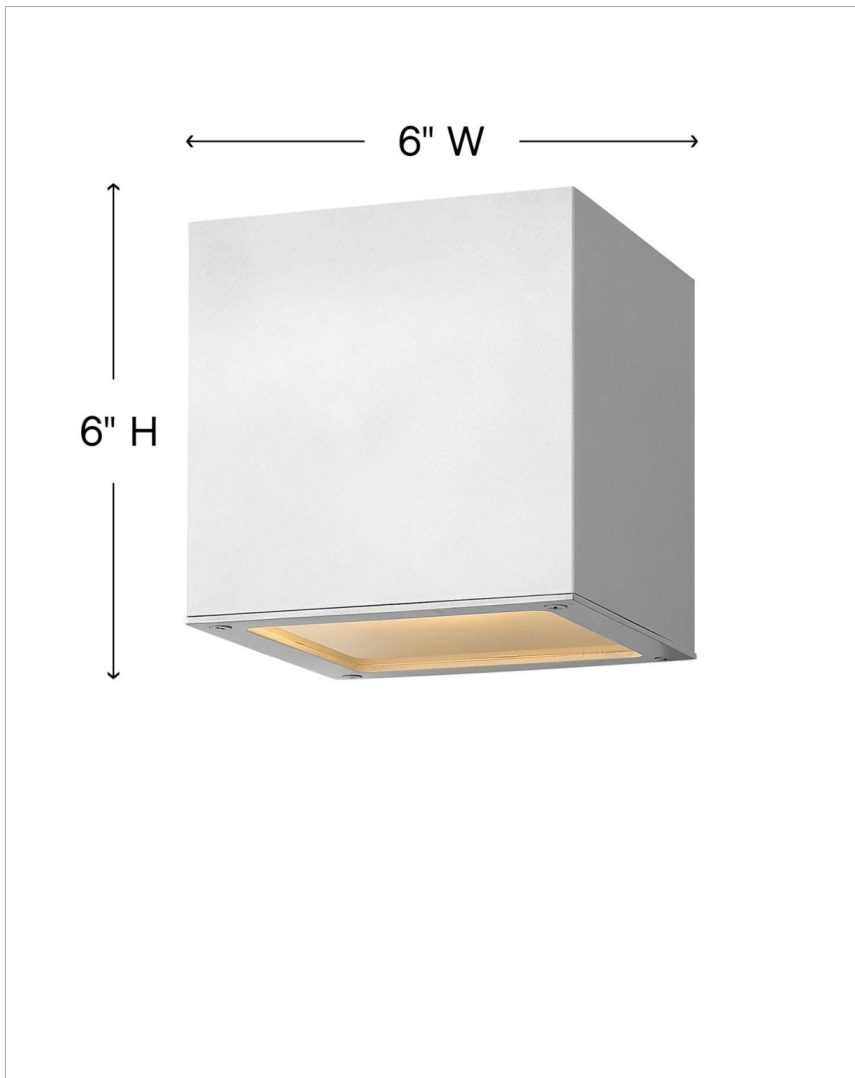

KUBE

1769SW

SMALL UP/DOWN LIGHT WALL MOUNT LANTERN

A collection of sleek designs, Kube's contemporary style featuring solid aluminum construction provides a chic, minimalist statement to complement a variety of exteriors.

DETAILS	
FINISH:	Satin White
MATERIAL:	Aluminum
GLASS:	Etched Lens
DIMMABLE:	YES, 0-10V TYPE DIMMER ONLY

DIMENSIONS	
WIDTH:	6"
HEIGHT:	6"
WEIGHT:	4lb
BACK PLATE:	4.5" Sq.
EXTENSION:	6.8"
TOP TO OUTLET:	3"

LIGHT SOURCE	
LIGHT SOURCE:	Integrated LED
LED NAME:	(2) LC1-60
VOLTAGE:	120v/277v
COLOR TEMP:	3000
LUMENS:	1200
CRI:	96
INCANDESCENT EQUIVALENCY:	2 x 60w
DIMMABLE:	YES, 0-10V TYPE DIMMER ONLY

SHIPPING	
CARTON LENGTH:	8.5
CARTON WIDTH:	9
CARTON HEIGHT:	10
CARTON WEIGHT:	4.5

PRODUCT DETAILS:

- Suitable for use in wet (outdoor direct rain) locations as defined by NEC and CEC. Meets United States UL Underwriters Laboratories & CSA Canadian Standards Association Product Safety Standards
- This fixture will cast light up and down
- Equipped with 120/277V universal driver.
- 2-year finish warranty
- LED components carry a 5-year limited warranty
- Bold lines and a clean, minimalist style complement contemporary architecture