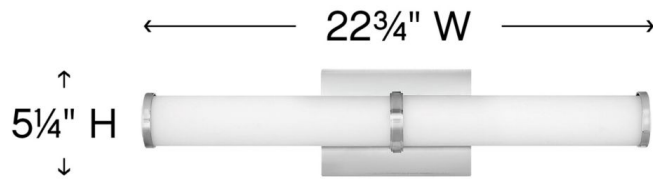

SIMI

59923BN

MEDIUM LED VANITY

Minimal in form, Simi makes a strong case for simplicity. Sleek end caps and a center bracelet in Chrome or Brushed Nickel finish options add a seamless finishing touch to the slim profile.

DETAILS	
FINISH:	Brushed Nickel
MATERIAL:	Steel
GLASS:	Etched White
DIMMABLE:	YES, CL TYPE DIMMER (SSL7A)

DIMENSIONS	
WIDTH:	22.8"
HEIGHT:	5.3"
WEIGHT:	4lb
BACK PLATE:	6.75"W X 4.75"H
EXTENSION:	3.8"
TOP TO OUTLET:	2.75"

LIGHT SOURCE	
LIGHT SOURCE:	Integrated LED
LED NAME:	LEVO98-532
VOLTAGE:	120v
COLOR TEMP:	3000
LUMENS:	2900
CRI:	93
INCANDESCENT EQUIVALENCY:	4 x 60w
DIMMABLE:	YES, CL TYPE DIMMER (SSL7A)

SHIPPING	
CARTON LENGTH:	29
CARTON WIDTH:	8.5
CARTON HEIGHT:	11
CARTON WEIGHT:	6

PRODUCT DETAILS:

- Mounting hardware is hidden on the back plate to ensure a clean silhouette
- Fixture can be mounted vertically
- Fixture can be mounted horizontally.
- Suitable for use in damp locations as defined by NEC and CEC. Meets United States UL Underwriters Laboratories & CSA Canadian Standards Association Product Safety Standards.
- ADA compliant
- Exclusively available in High Performance LED
- LED components carry a 5-year limited warranty
- Bold silhouette with dramatic details creates a modern statement