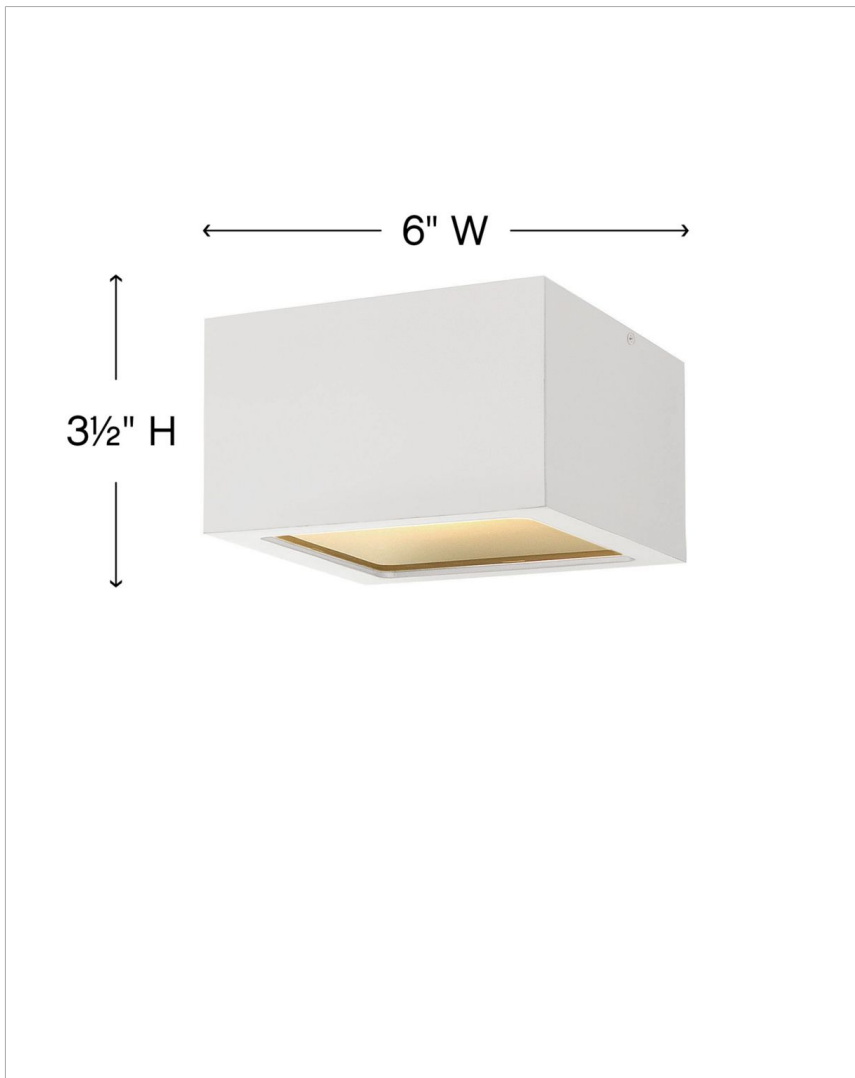

KUBE

1765SW

SMALL FLUSH MOUNT

A collection of sleek designs, Kube's contemporary style featuring solid aluminum construction provides a chic, minimalist statement to complement a variety of exteriors.

DETAILS	
FINISH:	Satin White
MATERIAL:	Aluminum
GLASS:	Etched Lens
DIMMABLE:	YES, 0-10V TYPE DIMMER ONLY

DIMENSIONS	
WIDTH:	6"
HEIGHT:	3.5"
WEIGHT:	2lb

LIGHT SOURCE	
LIGHT SOURCE:	Integrated LED
LED NAME:	LC1-60
VOLTAGE:	120v/277v
COLOR TEMP:	3000
LUMENS:	600
CRI:	96
INCANDESCENT EQUIVALENCY:	1 x 60w
DIMMABLE:	YES, 0-10V TYPE DIMMER ONLY

MOUNTING	
CANOPY:	6" Sq.

SHIPPING	
CARTON LENGTH:	8.5
CARTON WIDTH:	6
CARTON HEIGHT:	9
CARTON WEIGHT:	3

PRODUCT DETAILS:

- Suitable for use in wet (outdoor direct rain) locations as defined by NEC and CEC. Meets United States UL Underwriters Laboratories & CSA Canadian Standards Association Product Safety Standards
- Fixture is Dark Sky compliant and engineered to minimize light glare upward into the night sky
- Equipped with 120/277V universal driver.
- 2-year finish warranty
- LED components carry a 5-year limited warranty
- Bold lines and a clean, minimalist style complement contemporary architecture