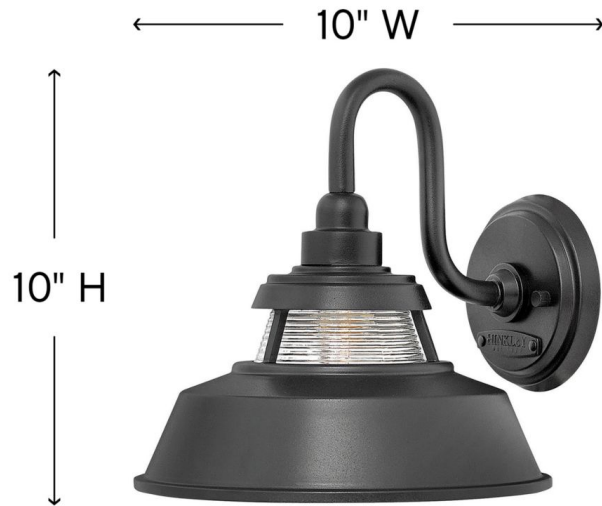

## 1194BK

### MEDIUM WALL MOUNT SCONCE

Troyer's authentic outdoor collection captures the enduring allure of American farmhouse lighting. Constructed in solid aluminum, Troyer's warm and inviting heritage details combine with unique ribbed glass accent and timeless finishes for a classic silhouette.

DETAILS	
FINISH:	Black
MATERIAL:	Aluminum
GLASS:	Clear Ribbed
DIMMABLE:	YES, WITH DIMMABLE LAMP (NOT INCLUDED)

DIMENSIONS	
WIDTH:	10"
HEIGHT:	10"
WEIGHT:	2lb
BACK PLATE:	5" Dia.
EXTENSION:	11"
TOP TO OUTLET:	5.5"

LIGHT SOURCE	
LIGHT SOURCE:	Socketed
WATTAGE:	1-12w Med. LED, 100W Equiv.
VOLTAGE:	120v

SHIPPING	
CARTON LENGTH:	20
CARTON WIDTH:	13
CARTON HEIGHT:	8
CARTON WEIGHT:	3.5