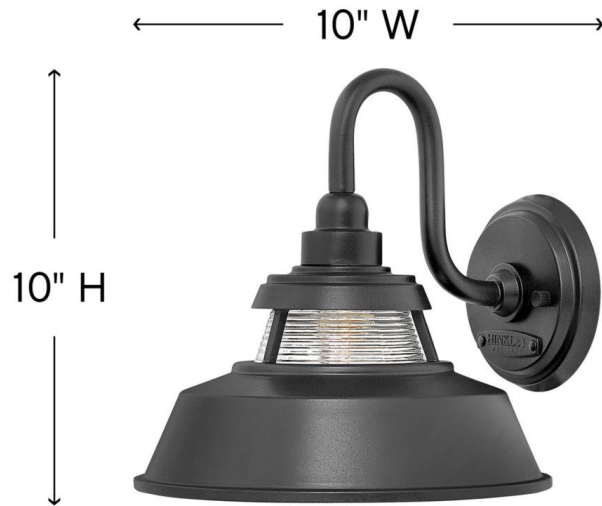

TROYER

1194BK

MEDIUM WALL MOUNT SCONCE

Troyer's authentic outdoor collection captures the enduring allure of American farmhouse lighting. Constructed in solid aluminum, Troyer's warm and inviting heritage details combine with unique ribbed glass accent and timeless finishes for a classic silhouette.

DETAILS	
FINISH:	Black
MATERIAL:	Aluminum
GLASS:	Clear Ribbed
DIMMABLE:	YES, WITH DIMMABLE LAMP (NOT INCLUDED)

DIMENSIONS	
WIDTH:	10"
HEIGHT:	10"
WEIGHT:	2lb
BACK PLATE:	5" Dia.
EXTENSION:	11"
TOP TO OUTLET:	5.5"

LIGHT SOURCE	
LIGHT SOURCE:	Socketed
WATTAGE:	1-12w Med. LED, 100W Equiv.
VOLTAGE:	120v

SHIPPING	
CARTON LENGTH:	20
CARTON WIDTH:	13
CARTON HEIGHT:	8
CARTON WEIGHT:	3.5

PRODUCT DETAILS:

- Suitable for use in wet (outdoor direct rain) locations as defined by NEC and CEC. Meets United States UL Underwriters Laboratories & CSA Canadian Standards Association Product Safety Standards
- 2-year finish warranty
- Angular lines, a bold finish and robust details create an industrial edge to add flair to any type of facade