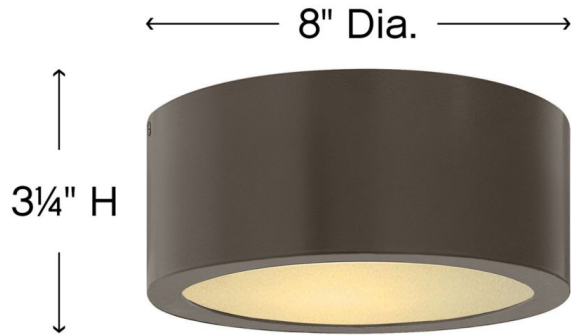

### SMALL FLUSH MOUNT

Luna is a modern collection of solid aluminum fixtures offered in a unique combination of contemporary styles, including sleek wall lanterns. Luna also offers chic pocket wall sconces and compact ceiling mounts that are ideal for indoors or out.

DETAILS	
FINISH:	Bronze
MATERIAL:	Aluminum
GLASS:	Etched Lens
DIMMABLE:	YES, 0-10V TYPE DIMMER ONLY

DIMENSIONS	
WIDTH:	8"
HEIGHT:	3.3"
WEIGHT:	2lb

LIGHT SOURCE	
LIGHT SOURCE:	Integrated LED
LED NAME:	LC1-60
VOLTAGE:	120v/277v
COLOR TEMP:	3000
LUMENS:	600
CRI:	96
INCANDESCENT EQUIVALENCY:	1 x 60w
DIMMABLE:	YES, 0-10V TYPE DIMMER ONLY