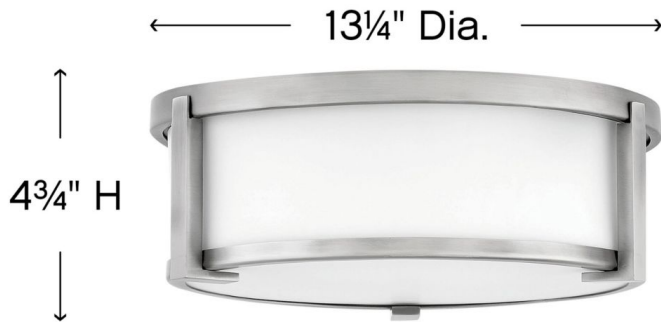

LOWELL

3241AN

MEDIUM FLUSH MOUNT

Lowell is a transitional design with clean lines and a subtle mid-century modern overtone. Robust cast L-bracket details combine with a twist lock system to maintain a sleek appearance that fits any décor.

DETAILS	
FINISH:	Antique Nickel
MATERIAL:	Steel
GLASS:	Etched Opal
DIMMABLE:	YES, WITH DIMMABLE LAMP (NOT INCLUDED)

DIMENSIONS	
WIDTH:	13.3"
HEIGHT:	4.8"
WEIGHT:	5.5lb

LIGHT SOURCE	
LIGHT SOURCE:	Socketed
WATTAGE:	2-7w Med. LED, 60w Equiv.
VOLTAGE:	120v

MOUNTING	
CANOPY:	13" Dia.

SHIPPING	
CARTON LENGTH:	16.5
CARTON WIDTH:	16.5
CARTON HEIGHT:	8
CARTON WEIGHT:	7.6

PRODUCT DETAILS:

- Suitable for use in damp locations as defined by NEC and CEC. Meets United States UL Underwriters Laboratories & CSA Canadian Standards Association Product Safety Standards.
- Bold silhouette with dramatic details creates a modern statement