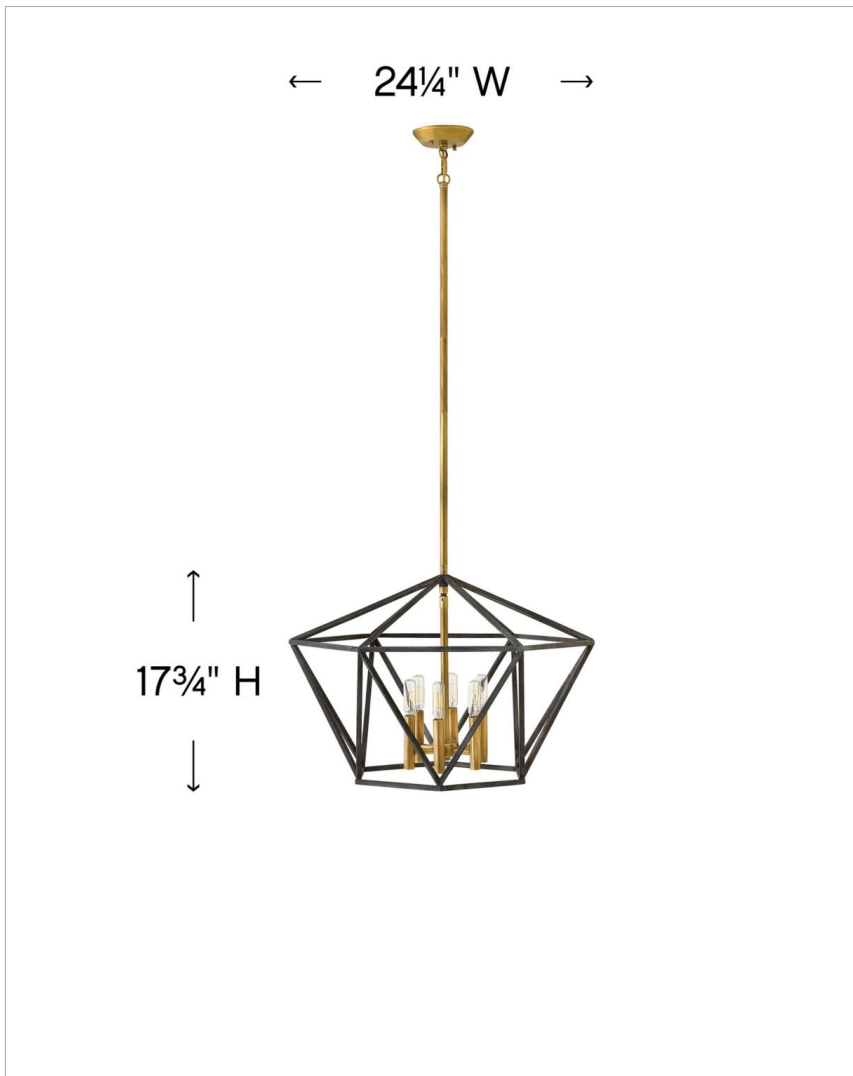

THEORY

3576DZ

MEDIUM OPEN FRAME SINGLE TIER

Theory's multi-faceted cage design proves the ultimate style solution to the elegance equation. This vintage, mid-century design is updated with a sophisticated two-tone finish, enhancing its modern geometric shape with a bold layering effect.

DETAILS	
FINISH:	Aged Zinc
MATERIAL:	Steel
SLOPE DEGREE:	90
DIMMABLE:	YES, WITH DIMMABLE LAMP (NOT INCLUDED)

DIMENSIONS	
WIDTH:	24.3"
HEIGHT:	17.8"
WEIGHT:	9.5lb

LIGHT SOURCE	
LIGHT SOURCE:	Socketed
WATTAGE:	6-5w Cand. LED, 60w Equiv.
VOLTAGE:	120v

MOUNTING	
CANOPY:	5" Dia.
LEAD WIRE:	1 X 120"
MAX HEIGHT:	52.3

SHIPPING	
CARTON LENGTH:	27.3
CARTON WIDTH:	24.3
CARTON HEIGHT:	19.8
CARTON WEIGHT:	17

PRODUCT DETAILS:

- This item may be hung on a sloped ceiling
- This fixture includes multiple down stems in various lengths to customize the installation height of the fixture, including one 6" stem and two 12" stems
- Suitable for use in dry (indoor) locations as defined by NEC and CEC. Meets United States UL Underwriters Laboratories & CSA Canadian Standards Association Product Safety Standards.
- Ideal for vintage filament bulbs (not included)
- Distinctive mid-century modern elements merge with sleek and timeless forms for a vintage vibe with modern flair