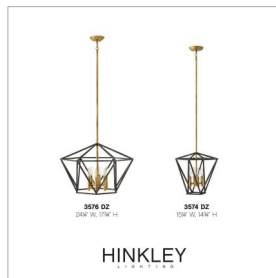

THEORY

3576DZ

MEDIUM OPEN FRAME SINGLE TIER

Theory's multi-faceted cage design proves the ultimate style solution to the elegance equation. This vintage, mid-century design is updated with a sophisticated two-tone finish, enhancing its modern geometric shape with a bold layering effect.

DETAILS	
FINISH:	Aged Zinc
MATERIAL:	Steel
SLOPE DEGREE:	90
DIMMABLE:	YES, WITH DIMMABLE LAMP (NOT INCLUDED)

DIMENSIONS	
WIDTH:	24.3"
HEIGHT:	17.8"
WEIGHT:	9.5lb

LIGHT SOURCE	
LIGHT SOURCE:	Socketed
WATTAGE:	6-5w Cand. LED, 60w Equiv.
VOLTAGE:	120v

MOUNTING	
CANOPY:	5" Dia.
LEAD WIRE:	1 X 120"
MAX HEIGHT:	52.3

SHIPPING	
CARTON LENGTH:	27.3
CARTON WIDTH:	24.3
CARTON HEIGHT:	19.8
CARTON WEIGHT:	17

PRODUCT DETAILS:

- This item may be hung on a sloped ceiling
- This fixture includes multiple down stems in various lengths to customize the installation height of the fixture, including one 6" stem and two 12" stems
- Suitable for use in dry (indoor) locations as defined by NEC and CEC. Meets United States UL Underwriters Laboratories & CSA Canadian Standards Association Product Safety Standards.
- Ideal for vintage filament bulbs (not included)
- Distinctive mid-century modern elements merge with sleek and timeless forms for a vintage vibe with modern flair