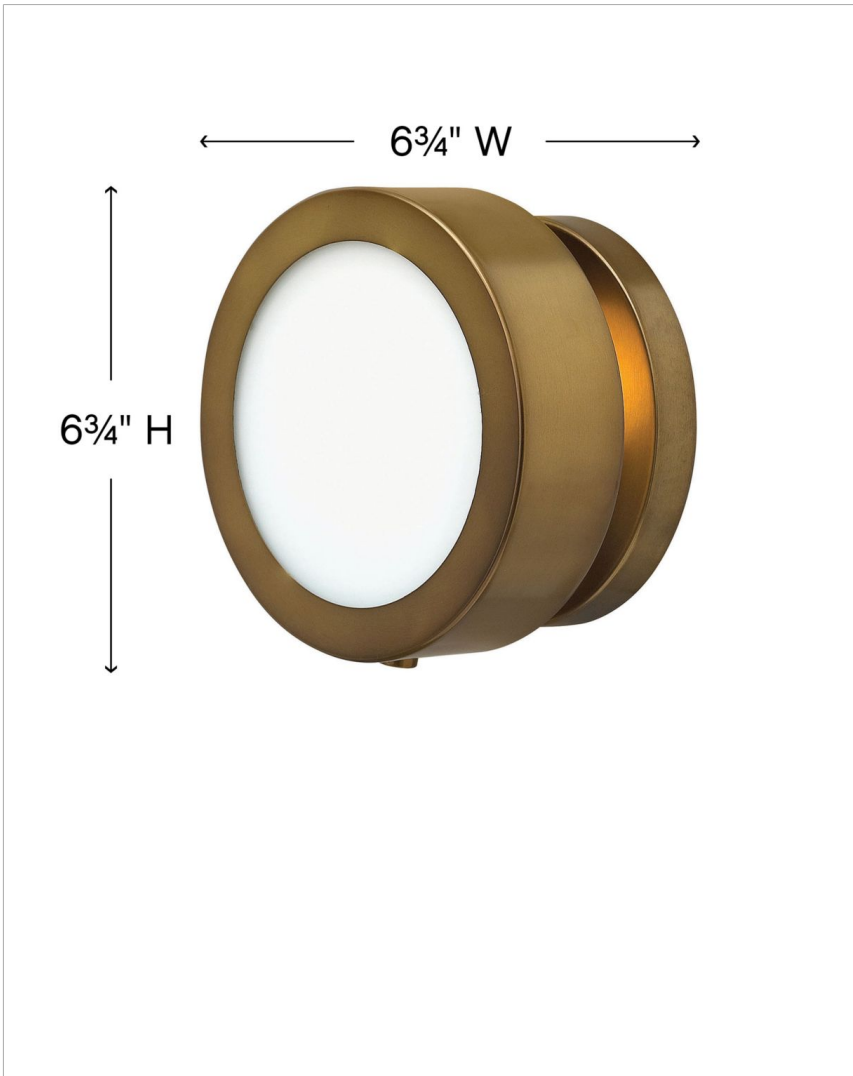

MERCER

3650HB

SMALL ADJUSTABLE SINGLE LIGHT SCONCE

Synonymous with vintage glamour, Mercer's mid-century modern design has a cool simplicity that blends robust metal construction and circular glass shades that emit a soft glow, creating a perfect accent for any decor.

DETAILS

FINISH:	Heritage Brass
MATERIAL:	Steel
GLASS:	Etched Opal
DIMMABLE:	YES, WITH DIMMABLE LAMP (NOT INCLUDED)

DIMENSIONS

WIDTH:	6.8"
HEIGHT:	6.8"
WEIGHT:	2lb
BACK PLATE:	6.75" Dia.
EXTENSION:	4"
TOP TO OUTLET:	3.5"

LIGHT SOURCE

LIGHT SOURCE:	Socketed
WATTAGE:	1-5w Cand. LED, 60w Equiv.
VOLTAGE:	120v

SHIPPING

CARTON LENGTH:	9.5
CARTON WIDTH:	9.5
CARTON HEIGHT:	6.5
CARTON WEIGHT:	2.5

PRODUCT DETAILS:

- Suitable for use in damp locations as defined by NEC and CEC. Meets United States UL Underwriters Laboratories & CSA Canadian Standards Association Product Safety Standards.
- ADA compliant
- Distinctive mid-century modern elements merge with sleek and timeless forms for a vintage vibe with modern flair