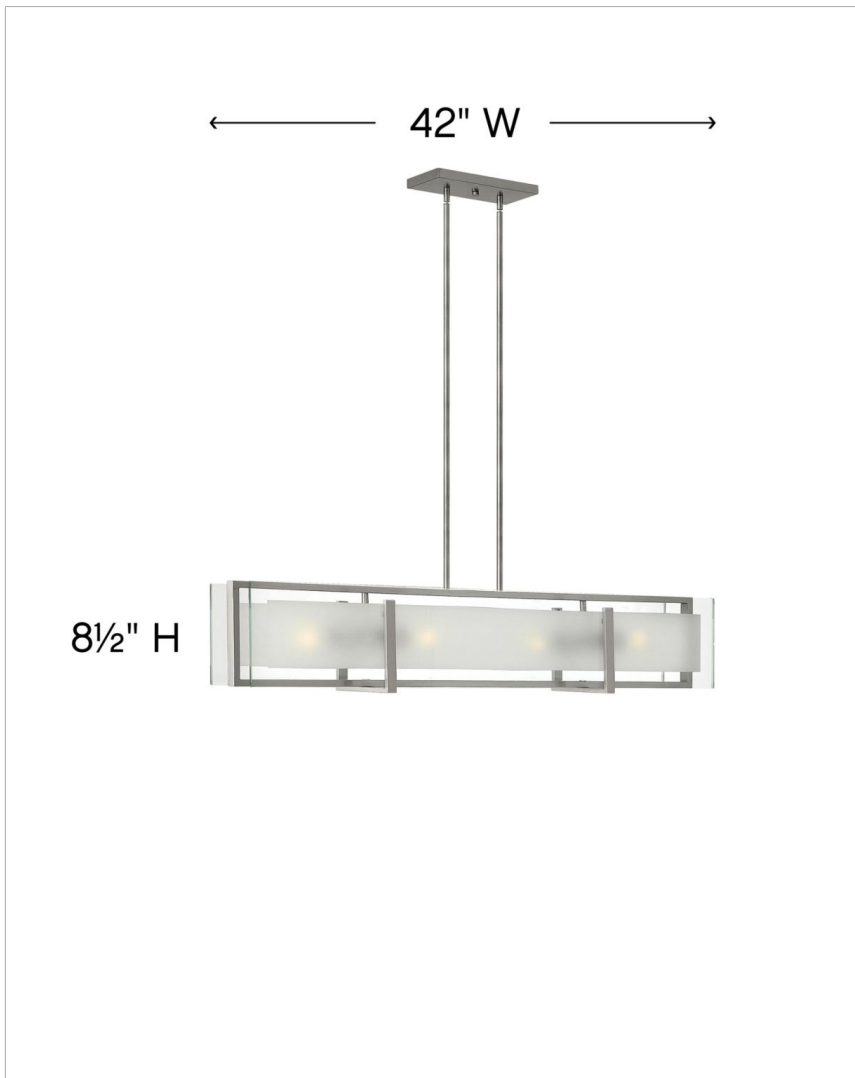

### FOUR LIGHT LINEAR

Latitude is contemporary and sleek, finding its true beauty in the minimalist design. The slim glass panel features rectangular etching while the Brushed Nickel frame adds understated architectural style.

DETAILS	
FINISH:	Brushed Nickel
MATERIAL:	Steel
GLASS:	Inside Etched Clear
DIMMABLE:	YES, WITH DIMMABLE LAMP (NOT INCLUDED)

DIMENSIONS	
WIDTH:	42"
HEIGHT:	8.5"
DEPTH:	8
WEIGHT:	22lb

LIGHT SOURCE	
LIGHT SOURCE:	Socketed
WATTAGE:	4-14w Med. LED, 100w Equiv.
VOLTAGE:	120v

MOUNTING	
CANOPY:	4.50"W X 9.25"L
LEAD WIRE:	1 X 120"
MAX HEIGHT:	49.5

SHIPPING	
CARTON LENGTH:	11
CARTON WIDTH:	46
CARTON HEIGHT:	13
CARTON WEIGHT:	27

#### PRODUCT DETAILS:

- This fixture includes multiple down stems in various lengths to customize the installation height, including two 6" stems and four 12" stems
- Suitable for use in dry (indoor) locations as defined by NEC and CEC. Meets United States UL Underwriters Laboratories & CSA Canadian Standards Association Product Safety Standards.
- Bold silhouette with dramatic details creates a modern statement