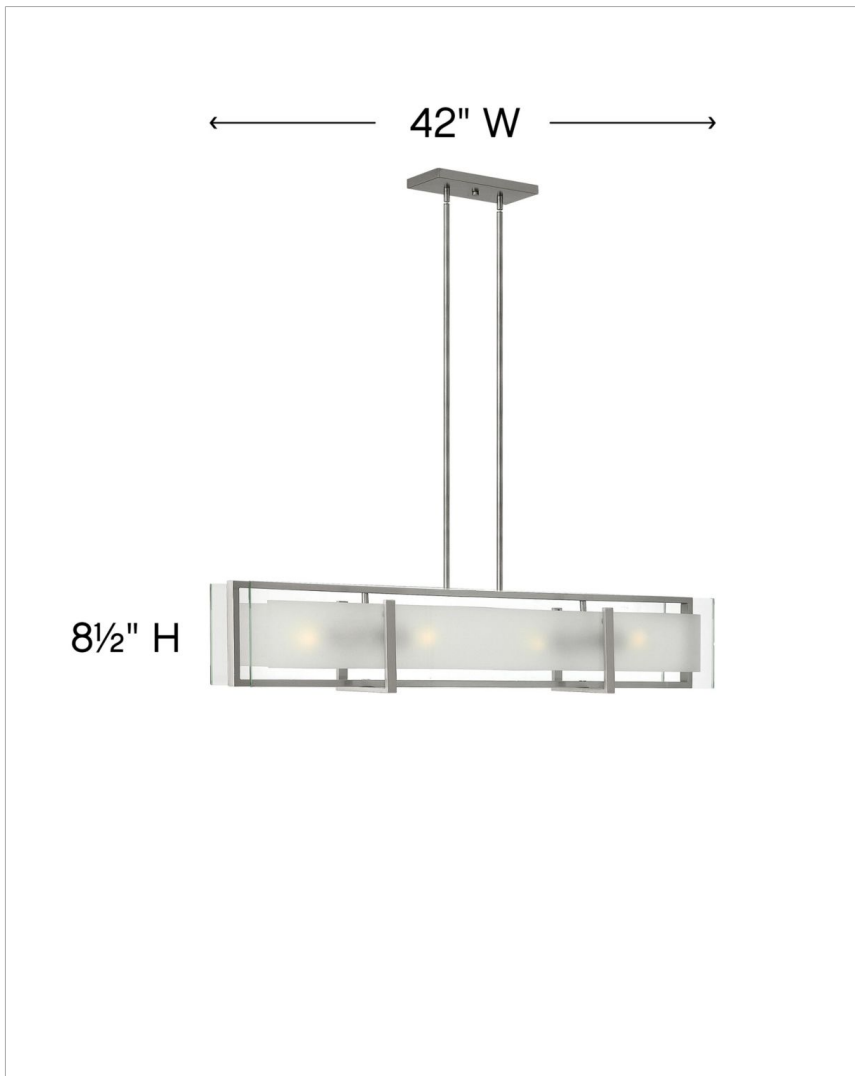

### FOUR LIGHT LINEAR

Latitude is contemporary and sleek, finding its true beauty in the minimalist design. The slim glass panel features rectangular etching while the Brushed Nickel frame adds understated architectural style.

DETAILS	
FINISH:	Brushed Nickel
MATERIAL:	Steel
GLASS:	Inside Etched Clear
DIMMABLE:	YES, WITH DIMMABLE LAMP (NOT INCLUDED)

DIMENSIONS	
WIDTH:	42"
HEIGHT:	8.5"
DEPTH:	8
WEIGHT:	22lb

LIGHT SOURCE	
LIGHT SOURCE:	Socketed
WATTAGE:	4-14w Med. LED, 100w Equiv.
VOLTAGE:	120v

MOUNTING	
CANOPY:	4.50"W X 9.25"L
LEAD WIRE:	1 X 120"
MAX HEIGHT:	49.5

SHIPPING	
CARTON LENGTH:	11
CARTON WIDTH:	46
CARTON HEIGHT:	13
CARTON WEIGHT:	27

#### PRODUCT DETAILS:

- This fixture includes multiple down stems in various lengths to customize the installation height, including two 6" stems and four 12" stems
- Suitable for use in dry (indoor) locations as defined by NEC and CEC. Meets United States UL Underwriters Laboratories & CSA Canadian Standards Association Product Safety Standards.
- Bold silhouette with dramatic details creates a modern statement