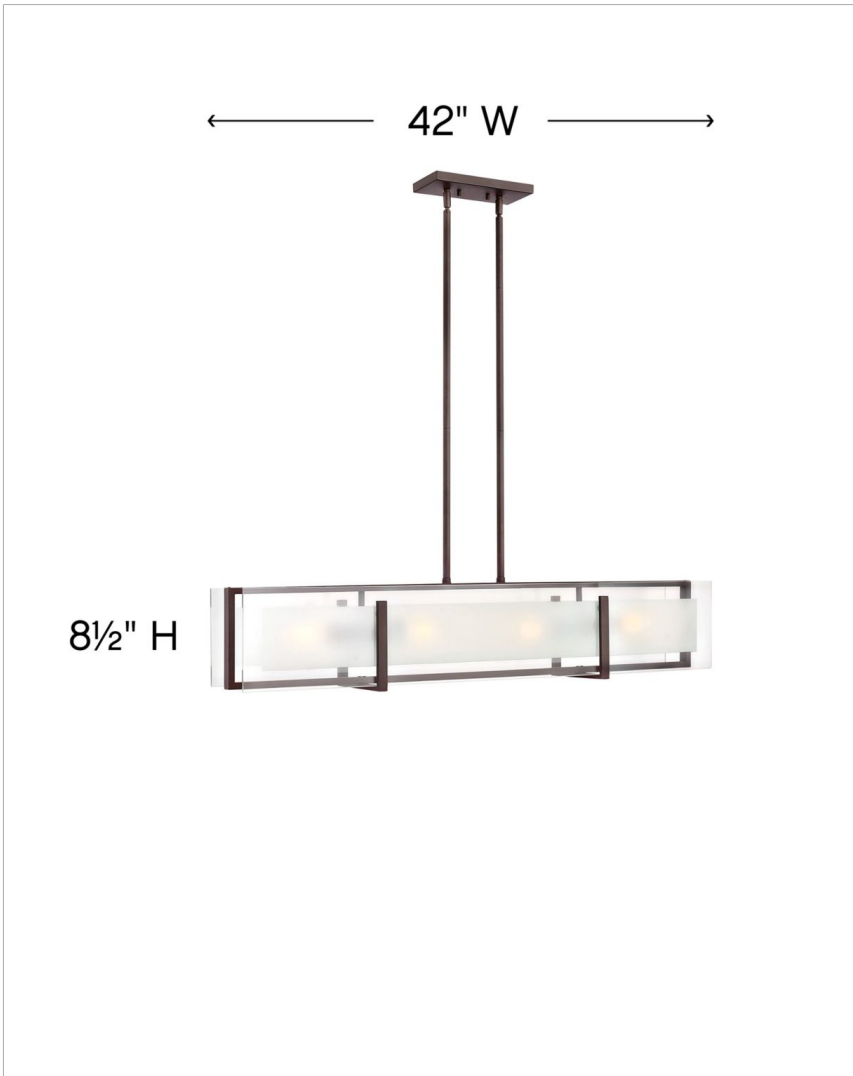

LATITUDE

39960Z

FOUR LIGHT LINEAR

Latitude is contemporary and sleek, finding its true beauty in the minimalist design. The slim glass panel features rectangular etching while the Oil Rubbed Bronze frame adds understated architectural style.

DETAILS	
FINISH:	Oil Rubbed Bronze
MATERIAL:	Steel
GLASS:	Inside Etched Clear
DIMMABLE:	YES, WITH DIMMABLE LAMP (NOT INCLUDED)

DIMENSIONS	
WIDTH:	42"
HEIGHT:	8.5"
DEPTH:	8
WEIGHT:	22lb

LIGHT SOURCE	
LIGHT SOURCE:	Socketed
WATTAGE:	4-14w Med. LED, 100w Equiv.
VOLTAGE:	120v

MOUNTING	
CANOPY:	4.50"W X 9.25"L
LEAD WIRE:	1 X 120"
MAX HEIGHT:	49.5

SHIPPING	
CARTON LENGTH:	11
CARTON WIDTH:	46
CARTON HEIGHT:	13
CARTON WEIGHT:	27

PRODUCT DETAILS:

- This fixture includes multiple down stems in various lengths to customize the installation height, including two 6" stems and four 12" stems
- Suitable for use in dry (indoor) locations as defined by NEC and CEC. Meets United States UL Underwriters Laboratories & CSA Canadian Standards Association Product Safety Standards.
- Bold silhouette with dramatic details creates a modern statement