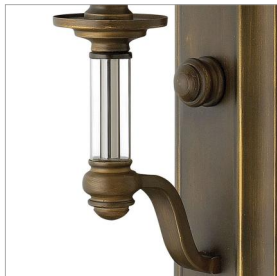

SUSSEX

4790EZ

SINGLE LIGHT SCONCE

Sussex offers traditional charm with an edge of modern luxury. The English Bronze finish, ivory fabric hardback shade, clear glass columns and candles adds to its sophistication.

DETAILS	
FINISH:	English Bronze
MATERIAL:	Metal
SHADE:	Ivory Fabric Hardback
DIMMABLE:	YES, WITH DIMMABLE LAMP (NOT INCLUDED)

DIMENSIONS	
WIDTH:	4.8"
HEIGHT:	18"
WEIGHT:	2lb
BACK PLATE:	4.75"W X 14"H
EXTENSION:	7"
TOP TO OUTLET:	11"

LIGHT SOURCE	
LIGHT SOURCE:	Socketed
WATTAGE:	1-5w Cand. LED, 60w Equiv.
VOLTAGE:	120v

SHIPPING	
CARTON LENGTH:	8.5
CARTON WIDTH:	7
CARTON HEIGHT:	18
CARTON WEIGHT:	3

PRODUCT DETAILS:

- Suitable for use in dry (indoor) locations as defined by NEC and CEC. Meets United States UL Underwriters Laboratories & CSA Canadian Standards Association Product Safety Standards.
- Classic, elegant lines and timeless details enhance a traditional space

HINKLEY

HINKLEY
33000 Pin Oak Parkway
Avon Lake, OH 44012

PHONE: (440) 653-5500
Toll Free: 1 (800) 446-5539

hinkley.com