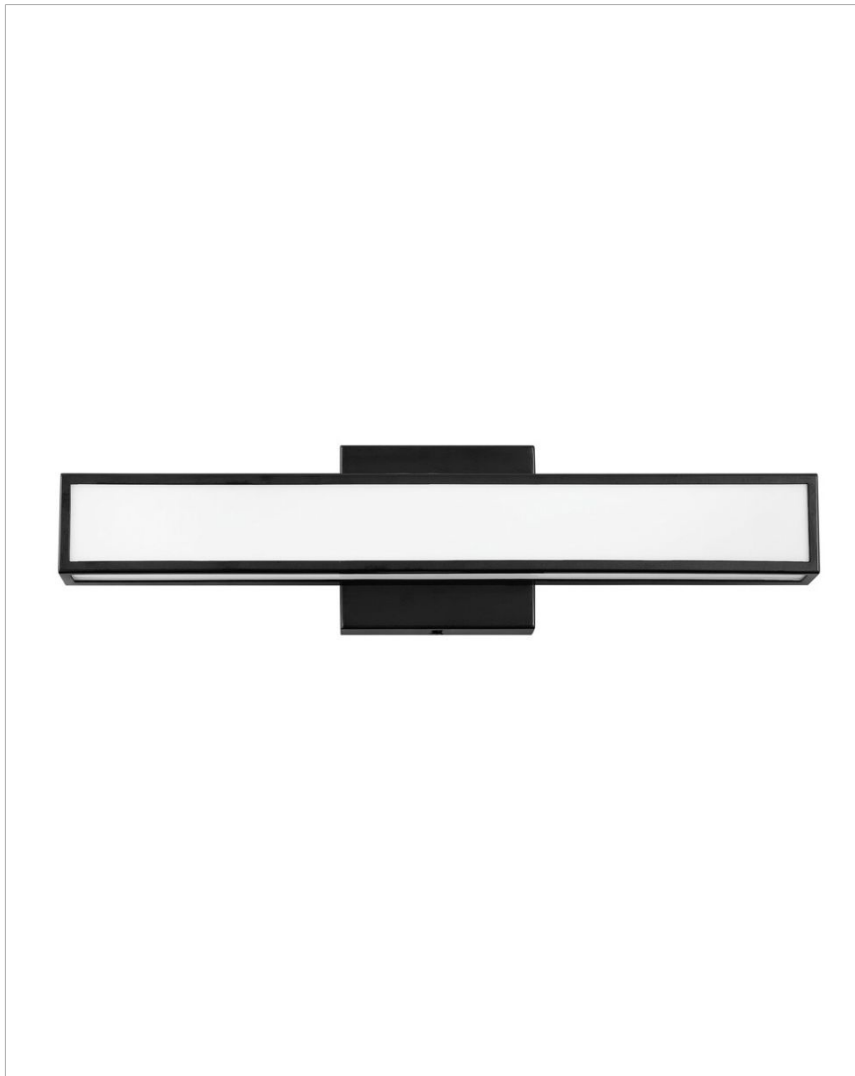

ALTO

51402BK

SMALL LED VANITY

Sleek and chic, the LED, ADA-compliant Alto effortlessly takes center stage. Mastering both form and function, Alto unifies energy-efficiency, durability and sophistication.

DETAILS	
FINISH:	Black
MATERIAL:	Steel
GLASS:	White Acrylic
DIMMABLE:	YES, CL TYPE DIMMER (SSL7A)

DIMENSIONS	
WIDTH:	18"
HEIGHT:	4.8"
WEIGHT:	3lb
BACK PLATE:	4.75" Sq.
EXTENSION:	3"
TOP TO OUTLET:	2.5"

LIGHT SOURCE	
LIGHT SOURCE:	Integrated LED
LED NAME:	E5140XD
VOLTAGE:	120v
COLOR TEMP:	3000
LUMENS:	2000
CRI:	95
INCANDESCENT EQUIVALENCY:	3 x 60w
DIMMABLE:	YES, CL TYPE DIMMER (SSL7A)

SHIPPING	
CARTON LENGTH:	21
CARTON WIDTH:	7.5
CARTON HEIGHT:	6
CARTON WEIGHT:	4.5