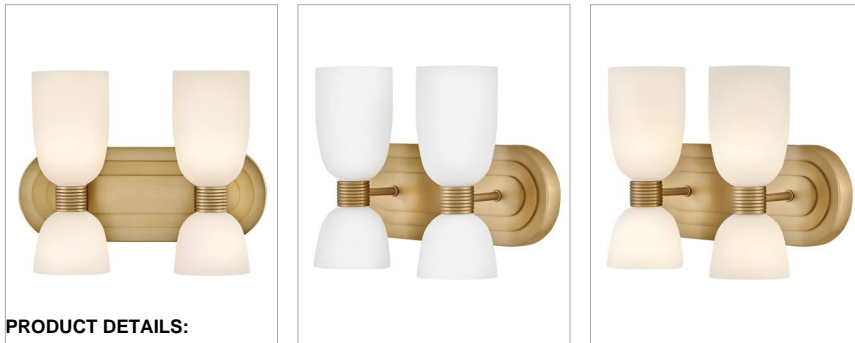

TALLULAH

52962LCB-LL

SMALL TWO LIGHT VANITY

Graceful curves and delicate details define Tallulah. The smooth etched opal glass adds a touch of softness to balance the ribbed metal cuffs. The stepped oval backplate has a nuanced retro look that makes this vanity light the perfect addition to any bath décor. Tallulah is part of the Lisa McDennon Collection.

DETAILS	
FINISH:	Lacquered Brass
MATERIAL:	Steel
GLASS:	Etched Opal
DIMMABLE:	YES, CL TYPE DIMMER (SSL7A)

DIMENSIONS	
WIDTH:	12"
HEIGHT:	9"
WEIGHT:	5.2lb
BACK PLATE:	12"W X 4.5"H
EXTENSION:	5.5"
TOP TO OUTLET:	6"

LIGHT SOURCE	
LIGHT SOURCE:	Socketed
LED NAME:	EG9L-4.5
VOLTAGE:	120v
COLOR TEMP:	3000
LUMENS:	1800
CRI:	90
INCANDESCENT EQUIVALENCY:	4 x 50w
DIMMABLE:	YES, CL TYPE DIMMER (SSL7A)

SHIPPING	
CARTON LENGTH:	21
CARTON WIDTH:	8.3
CARTON HEIGHT:	12
CARTON WEIGHT:	6.7