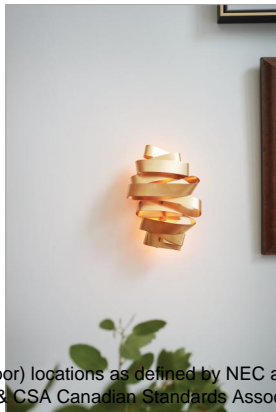

DELFINA

FR48602DXG

TWO LIGHT SCONCE

Delfina features a boldly elegant steel ribbon available in Deluxe Gold or Metallic Matte Bronze. This organic shape is both visually intriguing and pleasing as the light flows gently across the overlapping bands.

DETAILS	
FINISH:	Deluxe Gold
MATERIAL:	Steel
DIMMABLE:	YES, WITH DIMMABLE LAMP (NOT INCLUDED)

DIMENSIONS	
WIDTH:	9"
HEIGHT:	12"
WEIGHT:	1.8lb
BACK PLATE:	4.5" Sq.
EXTENSION:	6"
TOP TO OUTLET:	6"

LIGHT SOURCE	
LIGHT SOURCE:	Socketed
WATTAGE:	2-5w Cand. LED, 60w Equiv.
VOLTAGE:	120v

SHIPPING	
CARTON LENGTH:	17
CARTON WIDTH:	12.5
CARTON HEIGHT:	8
CARTON WEIGHT:	4

PRODUCT DETAILS:

- Suitable for use in dry (indoor) locations as defined by NEC and CEC. Meets United States UL Underwriters Laboratories & CSA Canadian Standards Association Product Safety Standards.
- Bold silhouette with dramatic details creates a modern statement
- Luxurious gold finish with opulent sheen