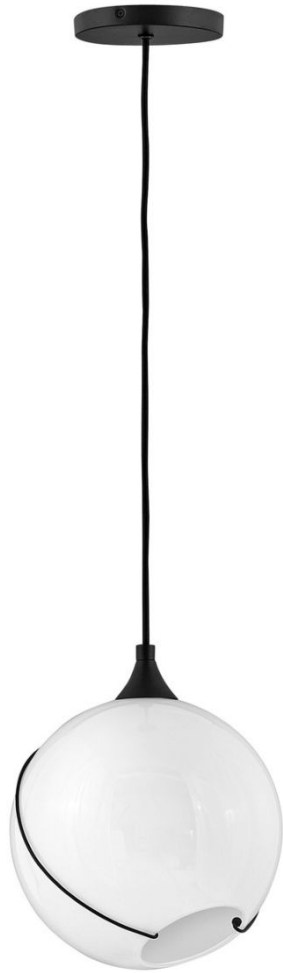

lisa mcdennon
COLLECTION

SKYE

30303BLK-WH

SMALL PENDANT

Mesmerizingly asymmetrical with a mid-century modern flair, Skye showcases a single or cluster of glass globes, each encircled with a slender ring. Each opening is off-center and the globes fall to different lengths, with Heritage Brass or Black details pulling the look together perfectly.

| DETAILS | |
|---------------|--|
| FINISH: | Black |
| MATERIAL: | Steel |
| GLASS: | Cased Opal |
| SLOPE DEGREE: | 90 |
| DIMMABLE: | YES, WITH DIMMABLE LAMP (NOT INCLUDED) |

| DIMENSIONS | |
|------------|-------|
| WIDTH: | 10.8" |
| HEIGHT: | 12.8" |
| WEIGHT: | 4.4lb |

| LIGHT SOURCE | |
|---------------|-----------------------------|
| LIGHT SOURCE: | Socketed |
| WATTAGE: | 1-10w Med. LED, 100w Equiv. |
| VOLTAGE: | 120v |

| MOUNTING | |
|------------|------------|
| CANOPY: | 6.25" Dia. |
| LEAD WIRE: | 1 X 120" |

| SHIPPING | |
|----------------|------|
| CARTON LENGTH: | 13.5 |
| CARTON WIDTH: | 13.5 |
| CARTON HEIGHT: | 15.8 |
| CARTON WEIGHT: | 6.4 |

PRODUCT DETAILS:

- This item may be hung on a sloped ceiling
- Suitable for use in dry (indoor) locations as defined by NEC and CEC. Meets United States UL Underwriters Laboratories & CSA Canadian Standards Association Product Safety Standards.
- The Lisa McDennon Collection offers a striking mix of edgy, sculptural silhouettes that incorporate modern, organic elements and luxe materials, brought to life by her innovative and original point of view.
- Eclectic style that mixes unconventional elements. Unique and sophisticated designs that feel modern and vintage at the same time.