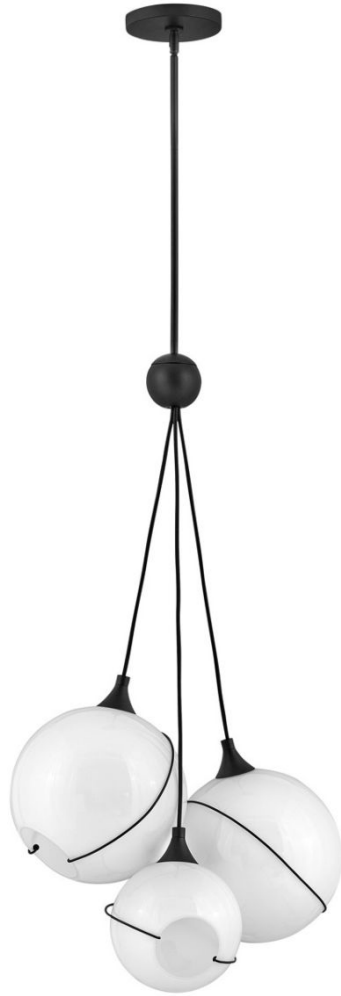

lisa mcdennon
COLLECTION

SKYE

30304BLK-WH

LARGE THREE LIGHT PENDANT

Mesmerizingly asymmetrical with a mid-century modern flair, Skye showcases a single or cluster of glass globes, each encircled with a slender ring. Each opening is off-center and the globes fall to different lengths, with Heritage Brass or Black details pulling the look together perfectly.

DETAILS	
FINISH:	Black
MATERIAL:	Steel
GLASS:	Cased Opal
SLOPE DEGREE:	90
DIMMABLE:	YES, WITH DIMMABLE LAMP (NOT INCLUDED)

DIMENSIONS	
WIDTH:	18.3"
HEIGHT:	36.5"
WEIGHT:	10.6lb

LIGHT SOURCE	
LIGHT SOURCE:	Socketed
WATTAGE:	3-10w Med. LED, 100w Equiv.
VOLTAGE:	120v

MOUNTING	
CANOPY:	6.25 Dia.
LEAD WIRE:	1 X 120"
MAX HEIGHT:	69.5

SHIPPING	
CARTON LENGTH:	26
CARTON WIDTH:	23
CARTON HEIGHT:	13.3
CARTON WEIGHT:	15.8

PRODUCT DETAILS:

- This item may be hung on a sloped ceiling
- This fixture includes multiple down stems in various lengths to customize the installation height of the fixture, including one 6" stem and two 12" stems
- Suitable for use in dry (indoor) locations as defined by NEC and CEC. Meets United States UL Underwriters Laboratories & CSA Canadian Standards Association Product Safety Standards.
- The Lisa McDennon Collection offers a striking mix of edgy, sculptural silhouettes that incorporate modern, organic elements and luxe materials, brought to life by her innovative and original point of view.
- Eclectic style that mixes unconventional elements. Unique and sophisticated designs that feel modern and vintage at the same time.