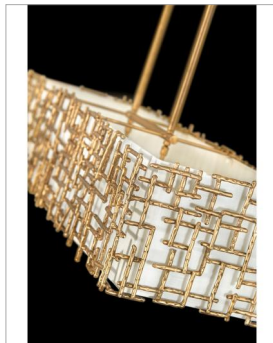

FARRAH

FR33105BNG

MEDIUM EIGHT LIGHT LINEAR

Farrah's contemporary design is bold and sculptural, while achieving an optical airiness. The hand-hammered crosshatch bars gleam in a hand-applied Silver Leaf or Burnished Gold finish with artisanal detailing that carries through to the canopy detail. Set against a White Linen shade, Farrah creates a look of deconstructed; modern elegance.

DETAILS	
FINISH:	Burnished Gold
MATERIAL:	Steel
SHADE:	White Linen
SLOPE DEGREE:	90
DIMMABLE:	YES, WITH DIMMABLE LAMP (NOT INCLUDED)

DIMENSIONS	
WIDTH:	48.3"
HEIGHT:	23.8"
DEPTH:	14
WEIGHT:	26.4lb

LIGHT SOURCE	
LIGHT SOURCE:	Socketed
WATTAGE:	8-5w Cand. LED, 60w Equiv.
VOLTAGE:	120v

MOUNTING	
CANOPY:	4.5"W X 14"L
LEAD WIRE:	1 X 144"

SHIPPING	
CARTON LENGTH:	31.5
CARTON WIDTH:	31.5
CARTON HEIGHT:	13
CARTON WEIGHT:	12.1

PRODUCT DETAILS:

- This item may be hung on a sloped ceiling
- Suitable for use in dry (indoor) locations as defined by NEC and CEC. Meets United States UL Underwriters Laboratories & CSA Canadian Standards Association Product Safety Standards.
- Striking and glamorous silhouette with luxe details and a rich finish that makes a dramatic statement
- Luxurious gold finish with opulent sheen