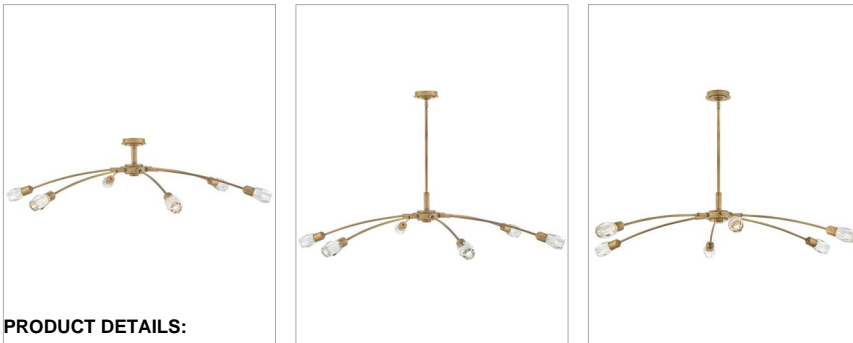

ATERA

FR33328HB

EXTRA LARGE SINGLE TIER CHANDELIER

Atera meets at the corner of transitional and modern design to bring a breath of freshness into any space. The low-profile look has a high impact on style, with outreaching arms capped with elegant cut crystals.

DETAILS	
FINISH:	Heritage Brass
MATERIAL:	Steel
GLASS:	Faceted Clear Crystal
SLOPE DEGREE:	90
DIMMABLE:	YES, CL TYPE DIMMER (SSL7A)

DIMENSIONS	
WIDTH:	60"
HEIGHT:	10"
WEIGHT:	19.3lb

LIGHT SOURCE	
LIGHT SOURCE:	Socketed
VOLTAGE:	120v

MOUNTING	
CANOPY:	5" Dia.
LEAD WIRE:	1 X 120"
MAX HEIGHT:	42.8

SHIPPING	
CARTON LENGTH:	20.8
CARTON WIDTH:	19.8
CARTON HEIGHT:	29
CARTON WEIGHT:	24.4

PRODUCT DETAILS:

- Atera requires a T6 lamp.
- This item may be hung on a sloped ceiling
- This fixture includes multiple down stems in various lengths to customize the installation height of the fixture, including one 6" stem and two 12" stems
- Convertible fixture can be hung as a pendant or semi-flush mount
- Suitable for use in dry (indoor) locations as defined by NEC and CEC. Meets United States UL Underwriters Laboratories & CSA Canadian Standards Association Product Safety Standards.
- Low-profile look with high impact on style
- Steel arms capped with elegant cut crystals
- Bold silhouette with dramatic details creates a modern statement