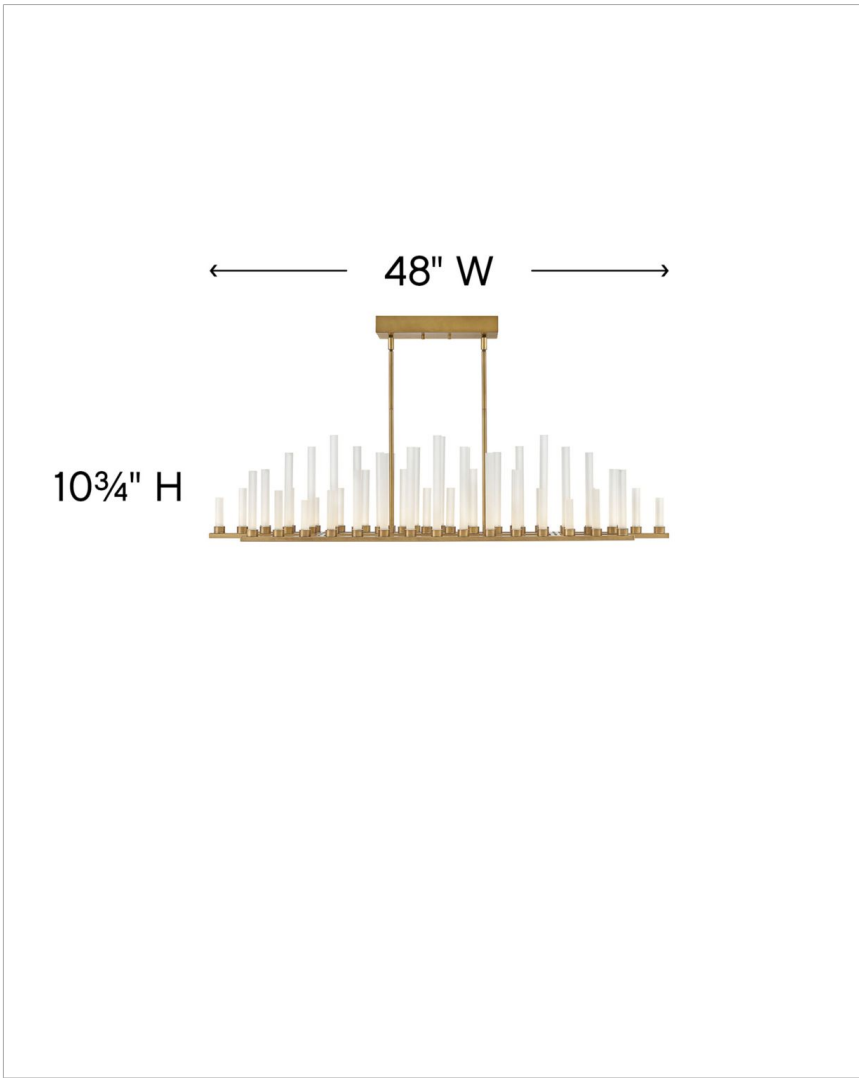

TRINITY

FR46108HBR

LED LINEAR

The stunning silhouette may suggest rows of candles burning at different rates as in days of old, yet Trinity is modern in every aspect. Each frosted glass column is evenly lit with integrated LED, producing 50 points of light in undulating fashion along the Polished Nickel or Heritage Brass bars. The effect is breathtaking, unexpected and completely spectacular.

DETAILS	
FINISH:	Heritage Brass
MATERIAL:	Steel
GLASS:	Frosted
SLOPE DEGREE:	90
DIMMABLE:	YES, CL TYPE DIMMER (SSL7A)

DIMENSIONS	
WIDTH:	48"
HEIGHT:	10.8"
DEPTH:	8.3
WEIGHT:	28lb

LIGHT SOURCE	
LIGHT SOURCE:	Integrated LED
LED NAME:	(50) STW9A12D
VOLTAGE:	120v
COLOR TEMP:	3000
LUMENS:	3750
CRI:	92
INCANDESCENT EQUIVALENCY:	50 x 10w
DIMMABLE:	YES, CL TYPE DIMMER (SSL7A)

MOUNTING	
CANOPY:	5.5"W X 12.75"L
LEAD WIRE:	1 X 120"
MAX HEIGHT:	40

SHIPPING	
CARTON LENGTH:	10
CARTON WIDTH:	11.5
CARTON HEIGHT:	51
CARTON WEIGHT:	31

PRODUCT DETAILS:

- This item may be hung on a sloped ceiling
- This fixture includes multiple down stems in various lengths to customize the installation height, including two 6" stems and four 12" stems
- Suitable for use in dry (indoor) locations as defined by NEC and CEC. Meets United States UL Underwriters Laboratories & CSA Canadian Standards Association Product Safety Standards.
- LED components carry a 5-year limited warranty
- Bold silhouette with dramatic details creates a modern statement