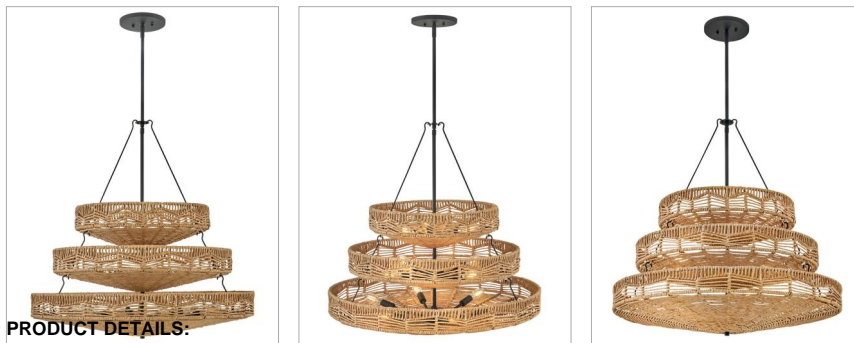

# OPHELIA

42308BK-NRF

MEDIUM MULTI TIER CHANDELIER

This dazzling design offers striking illumination through a beautiful handwoven pattern. Ophelia radiates with organic elegance as a natural shade adorns a tiered basket frame finished in Black.

DETAILS	
FINISH:	Black
MATERIAL:	Steel
SLOPE DEGREE:	90
DIMMABLE:	YES, WITH DIMMABLE LAMP (NOT INCLUDED)

DIMENSIONS	
WIDTH:	30"
HEIGHT:	32.3"
WEIGHT:	23lb

LIGHT SOURCE	
LIGHT SOURCE:	Socketed
WATTAGE:	13-5w Cand. LED, 25w Equiv.
VOLTAGE:	120v

MOUNTING	
CANOPY:	6.5" Dia.
LEAD WIRE:	1 X 120"
MAX HEIGHT:	62.3

SHIPPING	
CARTON LENGTH:	32.5
CARTON WIDTH:	32.5
CARTON HEIGHT:	18
CARTON WEIGHT:	35.2

PRODUCT DETAILS:

- This item may be hung on a sloped ceiling
- This fixture includes multiple down stems in various lengths to customize the installation height of the fixture, including one 6" stem and two 12" stems
- Suitable for use in dry (indoor) locations as defined by NEC and CEC. Meets United States UL Underwriters Laboratories & CSA Canadian Standards Association Product Safety Standards.
- The Lisa McDennon Collection offers a striking mix of edgy, sculptural silhouettes that incorporate modern, organic elements and luxe materials, brought to life by her innovative and original point of view.
- Merging the best of traditional and modern elements with a sophisticated and streamlined look