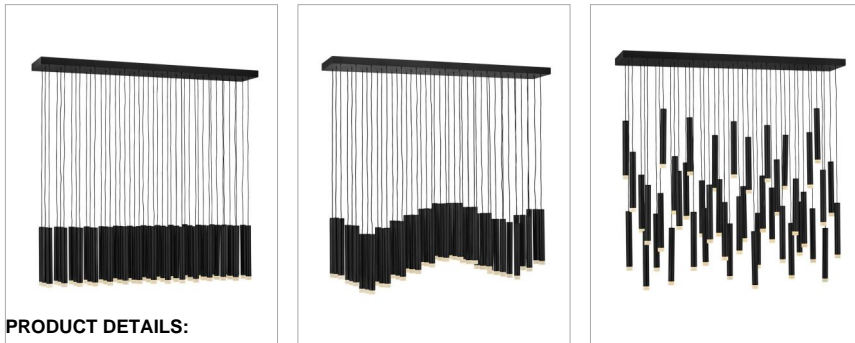

### LARGE LED LINEAR

Harmony orchestrates the perfect blend of style and technology. Drawing inspiration from the enduring formation of wind chimes, the sleek Black or Heritage Brass tubes gleam with a glow that emanates from the lowest point of each column. Harmony is easily adjustable with many customizable configurations and is integrated with fully dimmable LEDs.

DETAILS	
FINISH:	Black
MATERIAL:	Steel
DIMMABLE:	YES, CL TYPE DIMMER (SSL7A)

DIMENSIONS	
WIDTH:	48"
HEIGHT:	56.5"
DEPTH:	8"
WEIGHT:	50lb

LIGHT SOURCE	
LIGHT SOURCE:	Integrated LED
LED NAME:	(45) KK1Y15-930
VOLTAGE:	120v
COLOR TEMP:	3000
LUMENS:	4590
CRI:	95
INCANDESCENT EQUIVALENCY:	45 x 10w
DIMMABLE:	YES, CL TYPE DIMMER (SSL7A)

MOUNTING	
CANOPY:	9"W X 48"L
LEAD WIRE:	45 X 120"
MAX HEIGHT:	85.3

SHIPPING	
CARTON LENGTH:	55.3
CARTON WIDTH:	11.3
CARTON HEIGHT:	11.8
CARTON WEIGHT:	54

**PRODUCT DETAILS:**

- Fixture weighs over 50lbs. Must be supported independently of the outlet box unless the outlet box is UL listed for the appropriate weight.
- Suitable for use in dry (indoor) locations as defined by NEC and CEC. Meets United States UL Underwriters Laboratories & CSA Canadian Standards Association Product Safety Standards.
- LED components carry a 5-year limited warranty
- Bold silhouette with dramatic details creates a modern statement
- All dimensions listed are as shown