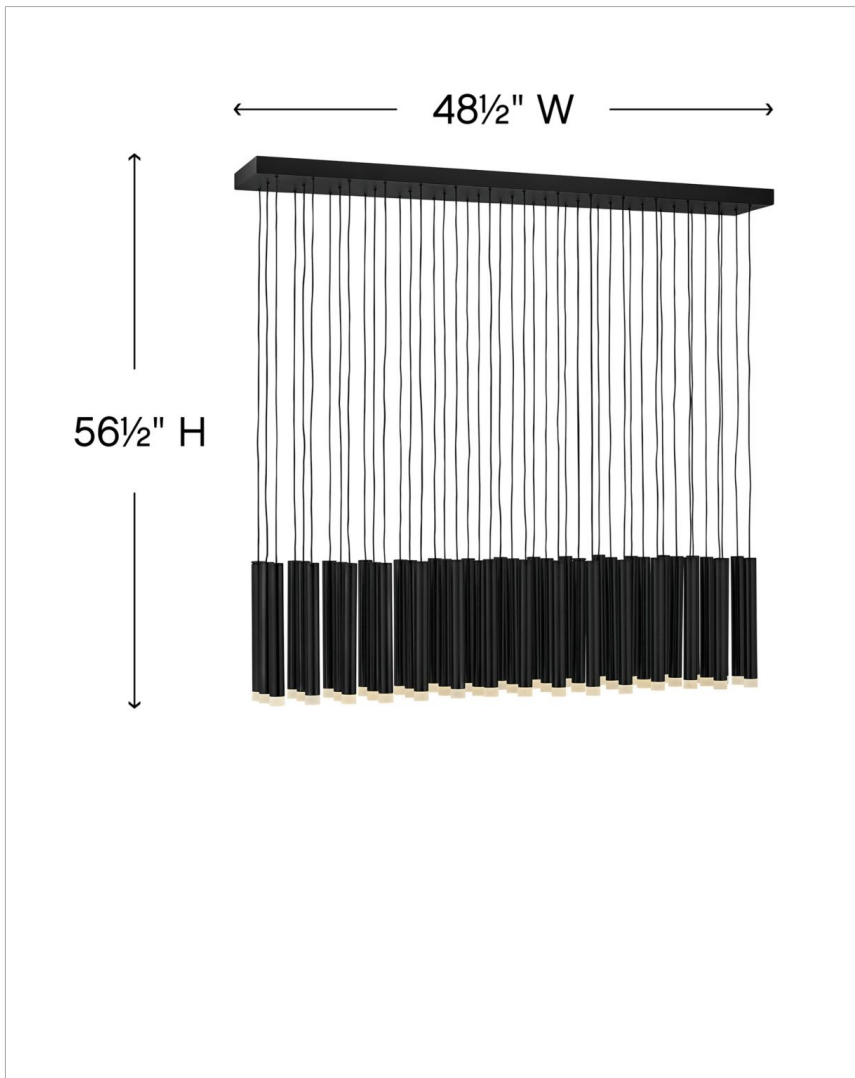

### LARGE LED LINEAR

Harmony orchestrates the perfect blend of style and technology. Drawing inspiration from the enduring formation of wind chimes, the sleek Black or Heritage Brass tubes gleam with a glow that emanates from the lowest point of each column. Harmony is easily adjustable with many customizable configurations and is integrated with fully dimmable LEDs.

DETAILS	
FINISH:	Black
MATERIAL:	Steel
DIMMABLE:	YES, CL TYPE DIMMER (SSL7A)

DIMENSIONS	
WIDTH:	48"
HEIGHT:	56.5"
DEPTH:	8"
WEIGHT:	50lb

LIGHT SOURCE	
LIGHT SOURCE:	Integrated LED
LED NAME:	(45) KK1Y15-930
VOLTAGE:	120v
COLOR TEMP:	3000
LUMENS:	4590
CRI:	95
INCANDESCENT EQUIVALENCY:	45 x 10w
DIMMABLE:	YES, CL TYPE DIMMER (SSL7A)

MOUNTING	
CANOPY:	9"W X 48"L
LEAD WIRE:	45 X 120"
MAX HEIGHT:	85.3

SHIPPING	
CARTON LENGTH:	55.3
CARTON WIDTH:	11.3
CARTON HEIGHT:	11.8
CARTON WEIGHT:	54

**PRODUCT DETAILS:**

- Fixture weighs over 50lbs. Must be supported independently of the outlet box unless the outlet box is UL listed for the appropriate weight.
- Suitable for use in dry (indoor) locations as defined by NEC and CEC. Meets United States UL Underwriters Laboratories & CSA Canadian Standards Association Product Safety Standards.
- LED components carry a 5-year limited warranty
- Bold silhouette with dramatic details creates a modern statement
- All dimensions listed are as shown