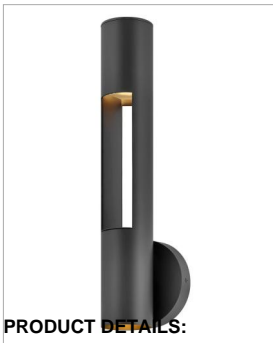

OSLO

10194BK-LL

MEDIUM WALL MOUNT LANTERN

Simple meets sleek in the modern Oslo outdoor collection. Minimalistic in design, Oslo gleams urban sophistication. Available in a Black finish, Oslo is the perfect lantern to complement your outdoor sanctuary.

DETAILS	
FINISH:	Black
MATERIAL:	Aluminum
GLASS:	Inside Etched
DIMMABLE:	YES, CL TYPE DIMMER (SSL7A)

DIMENSIONS	
WIDTH:	4.8"
HEIGHT:	18.3"
WEIGHT:	3.3lb
BACK PLATE:	4.75" Dia.
EXTENSION:	4.3"
TOP TO OUTLET:	15.25"

LIGHT SOURCE	
LIGHT SOURCE:	Socketed
LED NAME:	GU10LED-3K
VOLTAGE:	120v
COLOR TEMP:	3000
LUMENS:	1000
CRI:	80
INCANDESCENT EQUIVALENCY:	2 x 50w
DIMMABLE:	YES, CL TYPE DIMMER (SSL7A)

SHIPPING	
CARTON LENGTH:	22
CARTON WIDTH:	9
CARTON HEIGHT:	7
CARTON WEIGHT:	3.8

PRODUCT DETAILS:

- Mounting hardware is hidden on the back plate to ensure a clean silhouette
- Suitable for use in wet (outdoor direct rain) locations as defined by NEC and CEC. Meets United States UL Underwriters Laboratories & CSA Canadian Standards Association Product Safety Standards
- Fixture is Dark Sky compliant and engineered to minimize light glare upward into the night sky
- Meets California Energy Commission Title regulations/JA8 when using the included LED bulb
- 2-year finish warranty
- LED Bulbs carry a 3-year limited warranty
- Bold lines and a clean, minimalist style complement contemporary architecture