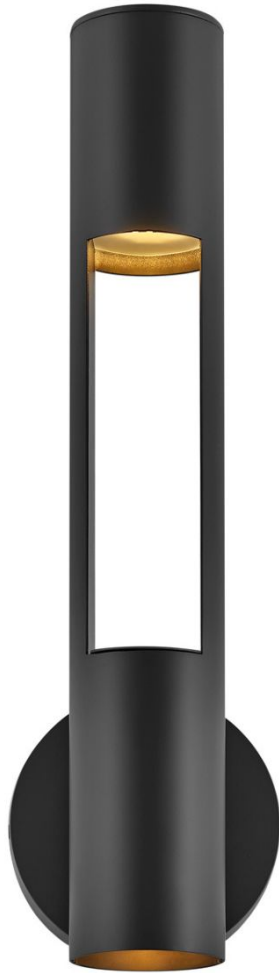

OSLO

10194BK-LL

MEDIUM WALL MOUNT LANTERN

Simple meets sleek in the modern Oslo outdoor collection. Minimalistic in design, Oslo gleams urban sophistication. Available in a Black finish, Oslo is the perfect lantern to complement your outdoor sanctuary.

DETAILS	
FINISH:	Black
MATERIAL:	Aluminum
GLASS:	Inside Etched
DIMMABLE:	YES, CL TYPE DIMMER (SSL7A)

DIMENSIONS	
WIDTH:	4.8"
HEIGHT:	18.3"
WEIGHT:	3.3lb
BACK PLATE:	4.75" Dia.
EXTENSION:	4.3"
TOP TO OUTLET:	15.25"

LIGHT SOURCE	
LIGHT SOURCE:	Socketed
LED NAME:	GU10LED-3K
VOLTAGE:	120v
COLOR TEMP:	3000
LUMENS:	1000
CRI:	80
INCANDESCENT EQUIVALENCY:	2 x 50w
DIMMABLE:	YES, CL TYPE DIMMER (SSL7A)

SHIPPING	
CARTON LENGTH:	22
CARTON WIDTH:	9
CARTON HEIGHT:	7
CARTON WEIGHT:	3.8

PRODUCT DETAILS:

- Mounting hardware is hidden on the back plate to ensure a clean silhouette
- Suitable for use in wet (outdoor direct rain) locations as defined by NEC and CEC. Meets United States UL Underwriters Laboratories & CSA Canadian Standards Association Product Safety Standards
- Fixture is Dark Sky compliant and engineered to minimize light glare upward into the night sky
- Meets California Energy Commission Title regulations/JA8 when using the included LED bulb
- 2-year finish warranty
- LED Bulbs carry a 3-year limited warranty
- Bold lines and a clean, minimalist style complement contemporary architecture