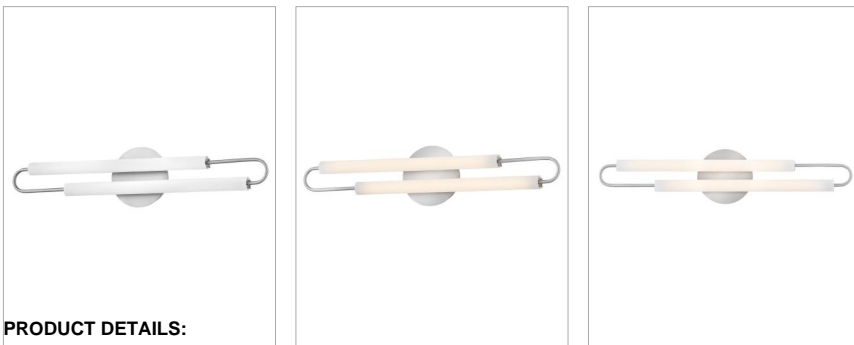

EOS

53860BN

LARGE LED VANITY

Clean and contemporary, Eos is simplicity at its finest with a double dose of style. Offset etched tubes are striking in any finish. Slim and streamlined, Eos makes a dramatic impact whether mounted horizontally or vertically.

DETAILS	
FINISH:	Brushed Nickel
MATERIAL:	Steel
GLASS:	Etched
DIMMABLE:	YES, CL TYPE DIMMER (SSL7A)

DIMENSIONS	
WIDTH:	25"
HEIGHT:	5.5"
WEIGHT:	2.5lb
BACK PLATE:	4.75" Dia.
EXTENSION:	3"
TOP TO OUTLET:	12.5"

LIGHT SOURCE	
LIGHT SOURCE:	Integrated LED
LED NAME:	5386XD
VOLTAGE:	120v
COLOR TEMP:	3000
LUMENS:	1000
CRI:	93
INCANDESCENT EQUIVALENCY:	1 x 75w
DIMMABLE:	YES, CL TYPE DIMMER (SSL7A)

SHIPPING	
CARTON LENGTH:	24
CARTON WIDTH:	7
CARTON HEIGHT:	8
CARTON WEIGHT:	3.5

PRODUCT DETAILS:

- Mounting hardware is hidden on the back plate to ensure a clean silhouette
- Fixture can be mounted either up or down
- Fixture can be mounted vertically
- Fixture can be mounted horizontally.
- Suitable for use in damp locations as defined by NEC and CEC. Meets United States UL Underwriters Laboratories & CSA Canadian Standards Association Product Safety Standards.
- ADA compliant
- LED components carry a 5-year limited warranty
- Bold silhouette with dramatic details creates a modern statement