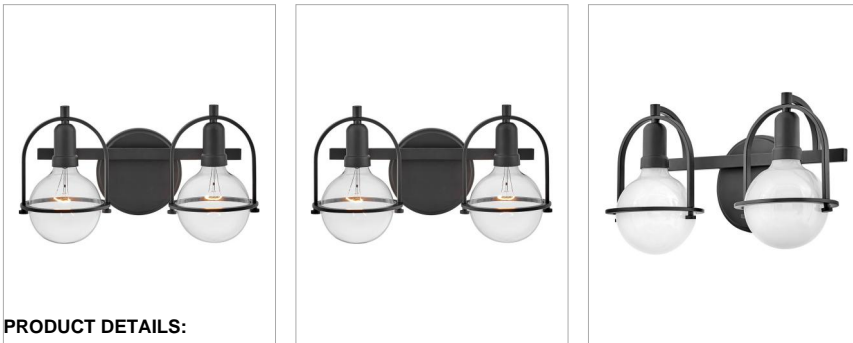

### SMALL TWO LIGHT VANITY

Chic and elegant, the Somerset collection exudes a quiet and precise sophistication. Subtly fusing modernity with vintage appeal, a streamlined metal yoke and ring best showcases either a white or clear G-style bulb, while understated turned metal knobs add an authentic edge. Offered in Heritage Brass or Black finish.

DETAILS	
FINISH:	Black
MATERIAL:	Steel
DIMMABLE:	YES, WITH DIMMABLE LAMP (NOT INCLUDED)

DIMENSIONS	
WIDTH:	16"
HEIGHT:	9"
WEIGHT:	2.9lb
BACK PLATE:	6" Dia.
EXTENSION:	7.5"
TOP TO OUTLET:	4.75"

LIGHT SOURCE	
LIGHT SOURCE:	Socketed
WATTAGE:	2-14w Med. LED, 100w Equiv.
VOLTAGE:	120v

#### PRODUCT DETAILS:

- Mounting hardware is hidden on the back plate to ensure a clean silhouette
- Fixture can be mounted either up or down
- Suitable for use in damp locations as defined by NEC and CEC. Meets United States UL Underwriters Laboratories & CSA Canadian Standards Association Product Safety Standards.
- Ideal for g-style bulbs (not included)
- Merging the best of traditional and modern elements with a sophisticated and streamlined look