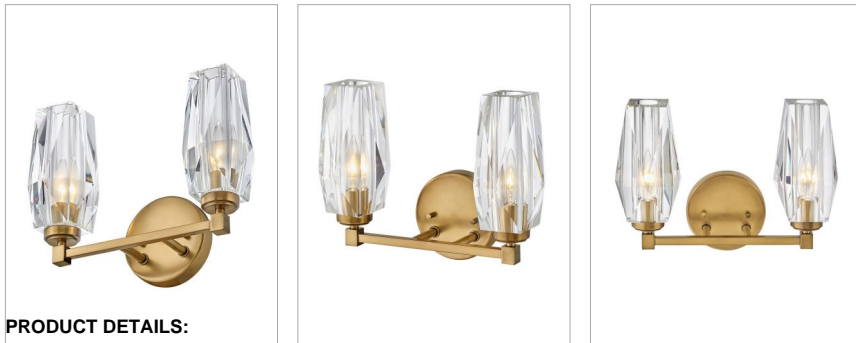

### SMALL TWO LIGHT VANITY

Ana embodies modern elegance. Faceted heavy-cut crystal gleams against a Black Oxide or Heritage Brass finish. Like a piece of statement-making jewelry, Ana is the signature finishing touch in any setting.

DETAILS	
FINISH:	Heritage Brass
MATERIAL:	Steel
GLASS:	Faceted Clear Crystal
DIMMABLE:	YES, WITH DIMMABLE LAMP (NOT INCLUDED)

DIMENSIONS	
WIDTH:	13.8"
HEIGHT:	10.3"
WEIGHT:	10.5lb
BACK PLATE:	5.25" Dia.
EXTENSION:	5.5"
TOP TO OUTLET:	7.75"

#### PRODUCT DETAILS:

- This fixture must be installed with shades/glass facing up toward the ceiling
- Suitable for use in damp locations as defined by NEC and CEC. Meets United States UL Underwriters Laboratories & CSA Canadian Standards Association Product Safety Standards.
- Striking and glamorous silhouette with luxe details and a rich finish that makes a dramatic statement