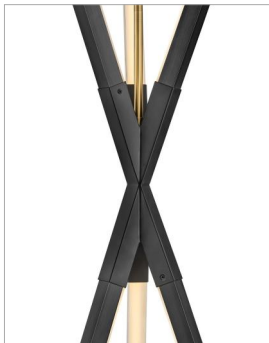

RAE

FR30617BLK

MEDIUM PENDANT

Rae is the ultimate modern marvel. Complete with striking angles that deliver a powerful, sleek silhouette, this pendant is a statement-maker. Rae's Jetted Black or Lacquered Brass arms hold three bars of LED lights while the center boasts a contrasting finish element.

DETAILS	
FINISH:	Black
MATERIAL:	Steel
GLASS:	Etched Acrylic
SLOPE DEGREE:	90
DIMMABLE:	YES, CL TYPE DIMMER (SSL7A)

DIMENSIONS	
WIDTH:	14.8"
HEIGHT:	39"
WEIGHT:	7lb

LIGHT SOURCE	
LIGHT SOURCE:	Integrated LED
LED NAME:	EDU50W1200
VOLTAGE:	120v/277v
COLOR TEMP:	3000
LUMENS:	2000
CRI:	90
INCANDESCENT EQUIVALENCY:	2 x 75w
DIMMABLE:	YES, CL TYPE DIMMER (SSL7A)

MOUNTING	
CANOPY:	5" Dia.
LEAD WIRE:	1 X 120"
MAX HEIGHT:	57.5

SHIPPING	
CARTON LENGTH:	19.3
CARTON WIDTH:	14.2
CARTON HEIGHT:	9.1
CARTON WEIGHT:	9.1

PRODUCT DETAILS:

- This item may be hung on a sloped ceiling
- This fixture includes multiple down stems in various lengths to customize the installation height of the fixture, including one 6" stem and two 12" stems
- Suitable for use in dry (indoor) locations as defined by NEC and CEC. Meets United States UL Underwriters Laboratories & CSA Canadian Standards Association Product Safety Standards.
- Equipped with 120/277V universal driver.
- LED components carry a 5-year limited warranty
- Bold silhouette with dramatic details creates a modern statement