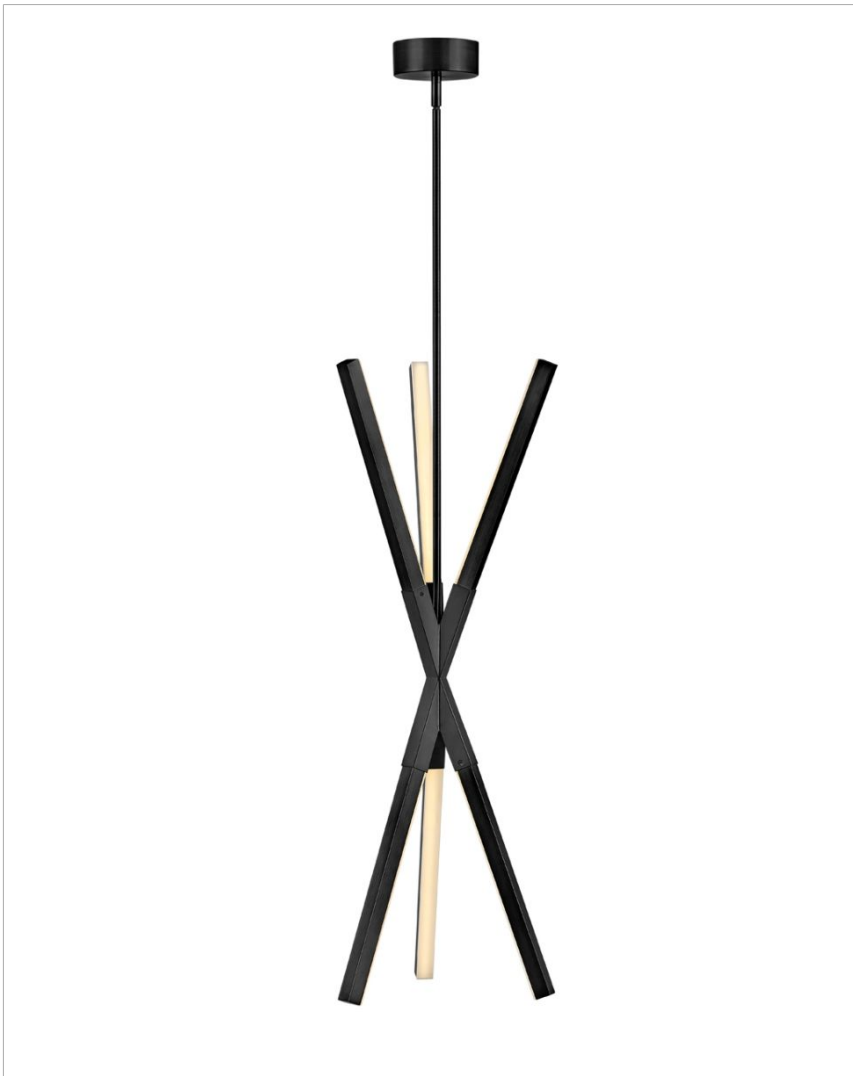

RAE

FR30617BLK

MEDIUM PENDANT

Rae is the ultimate modern marvel. Complete with striking angles that deliver a powerful, sleek silhouette, this pendant is a statement-maker. Rae's Jetted Black or Lacquered Brass arms hold three bars of LED lights while the center boasts a contrasting finish element.

DETAILS	
FINISH:	Black
MATERIAL:	Steel
GLASS:	Etched Acrylic
SLOPE DEGREE:	90
DIMMABLE:	YES, CL TYPE DIMMER (SSL7A)

DIMENSIONS	
WIDTH:	14.8"
HEIGHT:	39"
WEIGHT:	7lb

LIGHT SOURCE	
LIGHT SOURCE:	Integrated LED
LED NAME:	EDU50W1200
VOLTAGE:	120v/277v
COLOR TEMP:	3000
LUMENS:	2000
CRI:	90
INCANDESCENT EQUIVALENCY:	2 x 75w
DIMMABLE:	YES, CL TYPE DIMMER (SSL7A)

MOUNTING	
CANOPY:	5" Dia.
LEAD WIRE:	1 X 120"
MAX HEIGHT:	57.5

SHIPPING	
CARTON LENGTH:	19.3
CARTON WIDTH:	14.2
CARTON HEIGHT:	9.1
CARTON WEIGHT:	9.1

PRODUCT DETAILS:

- This item may be hung on a sloped ceiling
- This fixture includes multiple down stems in various lengths to customize the installation height of the fixture, including one 6" stem and two 12" stems
- Suitable for use in dry (indoor) locations as defined by NEC and CEC. Meets United States UL Underwriters Laboratories & CSA Canadian Standards Association Product Safety Standards.
- Equipped with 120/277V universal driver.
- LED components carry a 5-year limited warranty
- Bold silhouette with dramatic details creates a modern statement