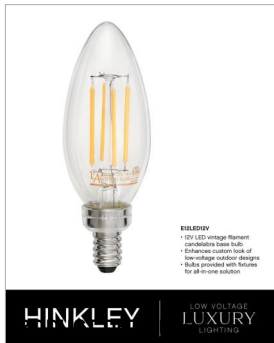

REVERE

1187BLB-LV

MEDIUM PIER MOUNT LANTERN 12V

Revere is a traditional coach lantern in solid brass with clear seedy glass panels. The glass, faux candle sleeves and classic candelabra bulbing complete the authentic appearance.

DETAILS	
FINISH:	Blackened Brass
MATERIAL:	Brass
GLASS:	Clear Seedy
DIMMABLE:	YES, WITH MLV ON TRANSFORMER PRIMARY

DIMENSIONS	
WIDTH:	9.8"
HEIGHT:	20.3"
WEIGHT:	9lb

LIGHT SOURCE	
LIGHT SOURCE:	Socketed
LED NAME:	E12LED12V
VOLTAGE:	12v
VOLT AMPS:	12.9
COLOR TEMP:	2700
LUMENS:	1080
CRI:	80
INCANDESCENT EQUIVALENCY:	3 x 35w
DIMMABLE:	YES, WITH MLV ON TRANSFORMER PRIMARY
TRANSFORMER REQUIRED:	Yes

MOUNTING	
CANOPY:	9.75" Sq. Base

SHIPPING	
CARTON LENGTH:	23.5
CARTON WIDTH:	14
CARTON HEIGHT:	14
CARTON WEIGHT:	9

- Innovative Exterior 12-volt solution for all-in-one lamp, lighting and high design look. Transformer is required and sold separately.
- Offers low voltage semi-permanent solutions for unique areas such as pergolas when paired with low voltage Hinkley transformer
- Images are for reference purpose only and may not be pictured with the specified LED filament bulb
- Suitable for use in wet (outdoor direct rain) locations as defined by NEC and CEC. Meets United States UL Underwriters Laboratories & CSA Canadian Standards Association Product Safety Standards
- Mounting bracket is provided
- Our Estate Collections boast a breadth of fixtures defined by coordinating composition, enduring architecture, and time-honored craftsmanship, designed to meet the needs of expansive properties with extended outdoor living spaces. From the entrance of your driveway to the depths of your backyard, these collections provide cohesive design for stately exteriors.
- 12-volt LED vintage filament bulbs included
- 2-year finish warranty