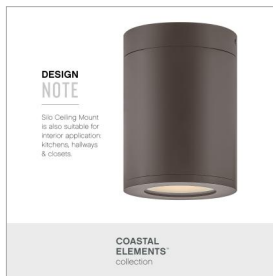

## SILO

**13592AZ-LL**

**EXTRA SMALL FLUSH MOUNT**

The perfect addition to Modern Coastal, Silo's compact design blends simple and long-lasting practicality. Built to stand up to harsh climates and available in three rust and corrosion-resistant finishes, Silo is available in a downlight-only option to meet dark sky compliance, an up and downlight for additional wall washing, and a small flush mount.

DETAILS	
FINISH:	Architectural Bronze
MATERIAL:	Composite
GLASS:	Etched Lens
DIMMABLE:	YES, CL TYPE DIMMER (SSL7A)

DIMENSIONS	
WIDTH:	5"
HEIGHT:	7"
WEIGHT:	1.6lb

LIGHT SOURCE	
LIGHT SOURCE:	Socketed
LED NAME:	GU10LED-3K
VOLTAGE:	120v
COLOR TEMP:	3000
LUMENS:	500
CRI:	80
INCANDESCENT EQUIVALENCY:	1 x 50w
DIMMABLE:	YES, CL TYPE DIMMER (SSL7A)

### PRODUCT DETAILS:

- Suitable for use in damp locations as defined by NEC and CEC. Meets United States UL Underwriters Laboratories & CSA Canadian Standards Association Product Safety Standards.
- Fixture is Dark Sky compliant and engineered to minimize light glare upward into the night sky
- Meets California Energy Commission Title regulations/JA8 when using the included LED bulb
- Suitable for use in both interior and outdoor spaces.
- LED Bulbs carry a 3-year limited warranty
- 5-year finish warranty
- The Coastal Elements Collection offers versatile designs, constructed of composite materials and coated with anti-fading finishes, for maximum durability in harsh climates
- Bold lines and a clean, minimalist style complement contemporary architecture