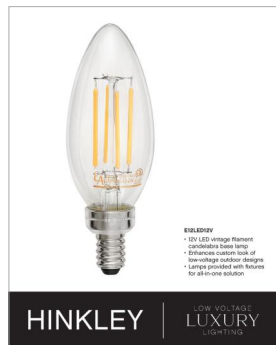

HINKLEY

LOW VOLTAGE
LUXURY
LIGHTING