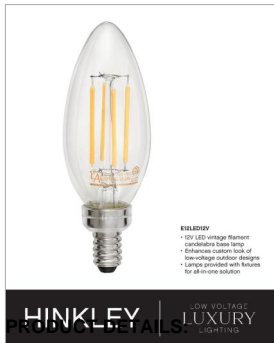

### MEDIUM SINGLE TIER 12V CHANDELIER

The fresh, rustic design of the Sawyer collection will inject any outdoor living experience with the warm, cozy ambiance of an indoor setting. Constructed with Hinkley's own anti-corrosion coating, Sawyer ensures maximum resiliency and performance in the elements.

DETAILS	
FINISH:	Aged Zinc
MATERIAL:	Metal
GLASS:	Clear Seedy
SLOPE DEGREE:	90
DIMMABLE:	YES, WITH MLV ON TRANSFORMER PRIMARY

DIMENSIONS	
WIDTH:	24"
HEIGHT:	23.3"
WEIGHT:	14lb

LIGHT SOURCE	
LIGHT SOURCE:	Socketed
LED NAME:	E12LED12V
VOLTAGE:	12v
VOLT AMPS:	24.3
COLOR TEMP:	2700
LUMENS:	2160
CRI:	80
INCANDESCENT EQUIVALENCY:	6 x 35w
DIMMABLE:	YES, WITH MLV ON TRANSFORMER PRIMARY
TRANSFORMER REQUIRED:	Yes

MOUNTING	
CANOPY:	5.25" Dia.
LEAD WIRE:	1 X 120"

SHIPPING	
CARTON LENGTH:	26.8
CARTON WIDTH:	6.5
CARTON HEIGHT:	26.8
CARTON WEIGHT:	17.8

- Innovative Exterior 12-volt solution for all-in-one lamp, lighting and high design look. Transformer is required and sold separately.
- Offers low voltage semi-permanent solutions for unique areas such as pergolas when paired with low voltage Hinkley transformer
- This item may be hung on a sloped ceiling
- Images are for reference purpose only and may not be pictured with the specified LED filament bulb
- Suitable for use in wet (outdoor direct rain) locations as defined by NEC and CEC. Meets United States UL Underwriters Laboratories & CSA Canadian Standards Association Product Safety Standards
- 12-volt LED vintage filament bulbs included
- 2-year finish warranty
- LED Bulbs carry a 3-year limited warranty