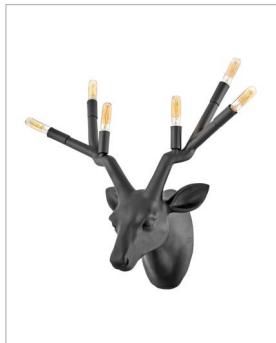

STAG

30602BK

LARGE SIX LIGHT SCONCE

Yes, deer! A playful, contemporary take on traditional lodge décor, Stag is an over scaled sconce big on style. Featured in Chalk White or Black, Stag bounds into any space with illumination and charm all-in-one. Sconces feature a removeable black cord with on/off switch to suit anywhere you choose to roam.

DETAILS	
FINISH:	Black
MATERIAL:	Resin
DIMMABLE:	YES, WITH DIMMABLE LAMP (NOT INCLUDED)

DIMENSIONS	
WIDTH:	22.8"
HEIGHT:	20"
WEIGHT:	8lb
BACK PLATE:	5"W X 8.5"H
EXTENSION:	9.3"
TOP TO OUTLET:	16.75"

LIGHT SOURCE	
LIGHT SOURCE:	Socketed
WATTAGE:	6-5w Cand. LED, 60w Equiv.
VOLTAGE:	120v

SHIPPING	
CARTON LENGTH:	10.8
CARTON WIDTH:	24
CARTON HEIGHT:	24
CARTON WEIGHT:	10

PRODUCT DETAILS:

- Suitable for use in dry (indoor) locations as defined by NEC and CEC. Meets United States UL Underwriters Laboratories & CSA Canadian Standards Association Product Safety Standards.
- Ideal for vintage filament bulbs (not included)
- Features On/Off switch
- This fixture can be hardwired or mounted with an included 96" plug-in cord.
- Optional cord covers are available. Pack of two 12" covers – 6938 BK
- Merging the best of traditional and modern elements with a sophisticated and streamlined look