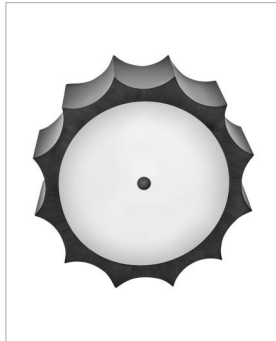

PRODUCT DETAILS:

- Suitable for use in dry (indoor) locations as defined by NEC and CEC. Meets United States UL Underwriters Laboratories & CSA Canadian Standards Association Product Safety Standards.
- The Lisa McDennon Collection offers a striking mix of edgy, sculptural silhouettes that incorporate modern, organic elements and luxe materials, brought to life by her innovative and original point of view.
- Bold silhouette with dramatic details creates a modern statement

HINKLEY

HINKLEY
33000 Pin Oak Parkway
Avon Lake, OH 44012

PHONE: (440) 653-5500
Toll Free: 1 (800) 446-5539

hinkley.com