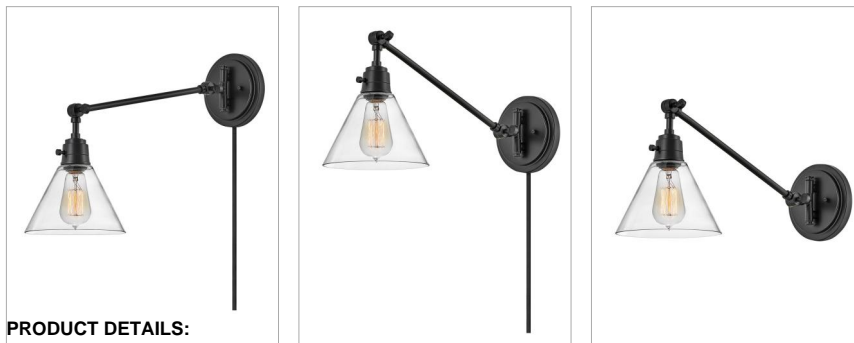

### MEDIUM SWING ARM SINGLE LIGHT SCONCE

The perfect fixture for any space, Arti embodies simple elegance with its functional, streamlined design. Offering a robust lineup of fixture silhouettes, every aspect of the Arti family is adorned with practical features for a seamless integration into any room.

DETAILS	
FINISH:	Black
MATERIAL:	Steel
GLASS:	Clear
DIMMABLE:	YES, WITH DIMMABLE LAMP (NOT INCLUDED)

DIMENSIONS	
WIDTH:	7.8"
HEIGHT:	10.3"
WEIGHT:	3.5lb
BACK PLATE:	6" Dia.
EXTENSION:	18.8"
TOP TO OUTLET:	7.75"

LIGHT SOURCE	
LIGHT SOURCE:	Socketed
WATTAGE:	1-10w Med. LED, 60w Equiv.
VOLTAGE:	120v

SHIPPING	
CARTON LENGTH:	18.9
CARTON WIDTH:	13.4
CARTON HEIGHT:	8.9
CARTON WEIGHT:	3.4

#### PRODUCT DETAILS:

- Suitable for use in dry (indoor) locations as defined by NEC and CEC. Meets United States UL Underwriters Laboratories & CSA Canadian Standards Association Product Safety Standards.
- Ideal for vintage filament bulbs (not included)
- Extension is 20.5" when fixture is fully extended
- Features On/Off switch
- This fixture can be hardwired or mounted with an included 96" plug-in cord.
- Optional cord covers are available. Pack of two 12" covers – 6938 BK
- Merging the best of traditional and modern elements with a sophisticated and streamlined look
- Fully adjustable both left or right and up or down