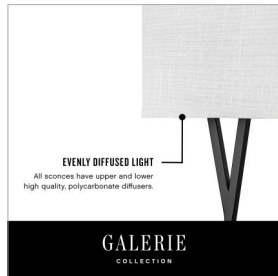

PRODUCT DETAILS:

- Mounting hardware is hidden on the back plate to ensure a clean silhouette
- Suitable for use in dry (indoor) locations as defined by NEC and CEC. Meets United States UL Underwriters Laboratories & CSA Canadian Standards Association Product Safety Standards.
- Merging modern and classic elements, the Galerie collection offers a selection of LED ceiling and sconce fixtures with unique details that effortlessly balance a variety of spaces with form and function. The complementary contours, materials and finishes allow each silhouette to be used in unison or easily combined with other Galerie pieces.
- ADA compliant
- LED components carry a 5-year limited warranty
- Merging the best of traditional and modern elements with a sophisticated and streamlined look
- Diffusers are made of high transmittance, high diffusion, color stable LDA-filled polycarbonate to maximize delivered lumens
- Fixture mounting plate supports both junction box and direct wire install of either Romex or Conduit.