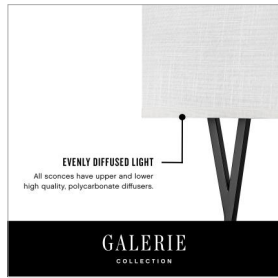

PRODUCT DETAILS:

- Mounting hardware is hidden on the back plate to ensure a clean silhouette
- Suitable for use in dry (indoor) locations as defined by NEC and CEC. Meets United States UL Underwriters Laboratories & CSA Canadian Standards Association Product Safety Standards.
- Merging modern and classic elements, the Galerie collection offers a selection of LED ceiling and sconce fixtures with unique details that effortlessly balance a variety of spaces with form and function. The complementary contours, materials and finishes allow each silhouette to be used in unison or easily combined with other Galerie pieces.
- ADA compliant
- LED components carry a 5-year limited warranty
- Merging the best of traditional and modern elements with a sophisticated and streamlined look
- Diffusers are made of high transmittance, high diffusion, color stable LDA-filled polycarbonate to maximize delivered lumens
- Fixture mounting plate supports both junction box and direct wire install of either Romex or Conduit.