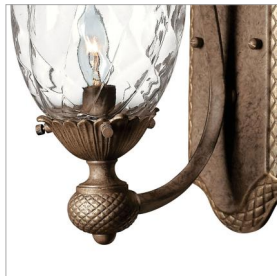

PLANTATION

4140PZ

SINGLE LIGHT SCONCE

A Hinkley classic, the ornate Plantation collection features exceptional pineapple shaped, clear optic glass that makes a noble statement with matching candle sleeves and elaborate, decorative cast detailing.

DETAILS	
FINISH:	Pearl Bronze
MATERIAL:	Aluminum
GLASS:	Clear Optic
DIMMABLE:	YES, WITH DIMMABLE LAMP (NOT INCLUDED)

DIMENSIONS	
WIDTH:	6"
HEIGHT:	14.5"
WEIGHT:	7lb
BACK PLATE:	4.75"W X 12"H
EXTENSION:	8.5"
TOP TO OUTLET:	8.5"

LIGHT SOURCE	
LIGHT SOURCE:	Socketed
WATTAGE:	1-5w Cand. LED, 60w Equiv.
VOLTAGE:	120v

SHIPPING	
CARTON LENGTH:	14.5
CARTON WIDTH:	10
CARTON HEIGHT:	20.5
CARTON WEIGHT:	11

PRODUCT DETAILS:

- Suitable for use in dry (indoor) locations as defined by NEC and CEC. Meets United States UL Underwriters Laboratories & CSA Canadian Standards Association Product Safety Standards.
- Classic, elegant lines and timeless details enhance a traditional space

HINKLEY

HINKLEY
33000 Pin Oak Parkway
Avon Lake, OH 44012

PHONE: (440) 653-5500
Toll Free: 1 (800) 446-5539

hinkley.com