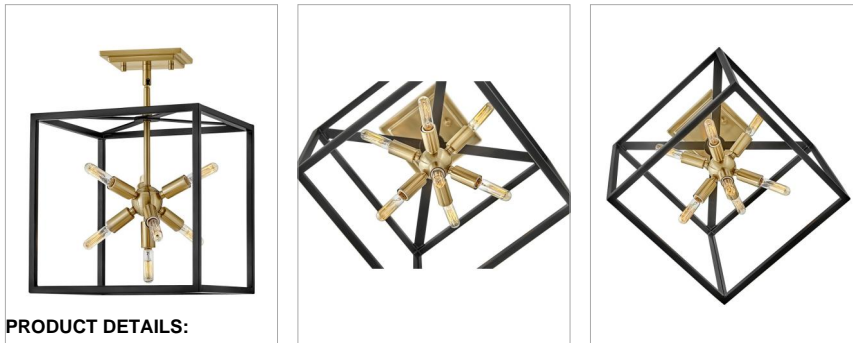

lisa mcDennon
COLLECTION

AROS

46313BLK

MEDIUM CONVERTIBLE PENDANT

The striking Aros pendant showcases a provocative mid-century modern starburst cluster in a luxurious Warm Brass or Polished Nickel framed by an articulating, angular cage in prominent Black. For added drama, the sophisticated pendants dazzle with dimension to fill unique spaces or higher ceilings. Aros is part of the Lisa McDenon Collection.

DETAILS	
FINISH:	Black
MATERIAL:	Steel
SLOPE DEGREE:	90
DIMMABLE:	YES, WITH DIMMABLE LAMP (NOT INCLUDED)

DIMENSIONS	
WIDTH:	13"
HEIGHT:	14"
WEIGHT:	6.9lb

LIGHT SOURCE	
LIGHT SOURCE:	Socketed
WATTAGE:	7-5w Cand. LED, 60w Equiv.
VOLTAGE:	120v

MOUNTING	
CANOPY:	6" Sq.
LEAD WIRE:	1 X 144"
MAX HEIGHT:	46.3

SHIPPING	
CARTON LENGTH:	15.5
CARTON WIDTH:	15.5
CARTON HEIGHT:	16.8
CARTON WEIGHT:	9.5

PRODUCT DETAILS:

- This item may be hung on a sloped ceiling
- This fixture includes multiple down stems in various lengths to customize the installation height of the fixture, including one 6" stem and two 12" stems
- Convertible fixture can be hung as a pendant or semi-flush mount
- Suitable for use in dry (indoor) locations as defined by NEC and CEC. Meets United States UL Underwriters Laboratories & CSA Canadian Standards Association Product Safety Standards.
- Shown with T-style bulbs (not included)
- The Lisa McDenon Collection offers a striking mix of edgy, sculptural silhouettes that incorporate modern, organic elements and luxe materials, brought to life by her innovative and original point of view.
- Distinctive mid-century modern elements merge with sleek and timeless forms for a vintage vibe with modern flair